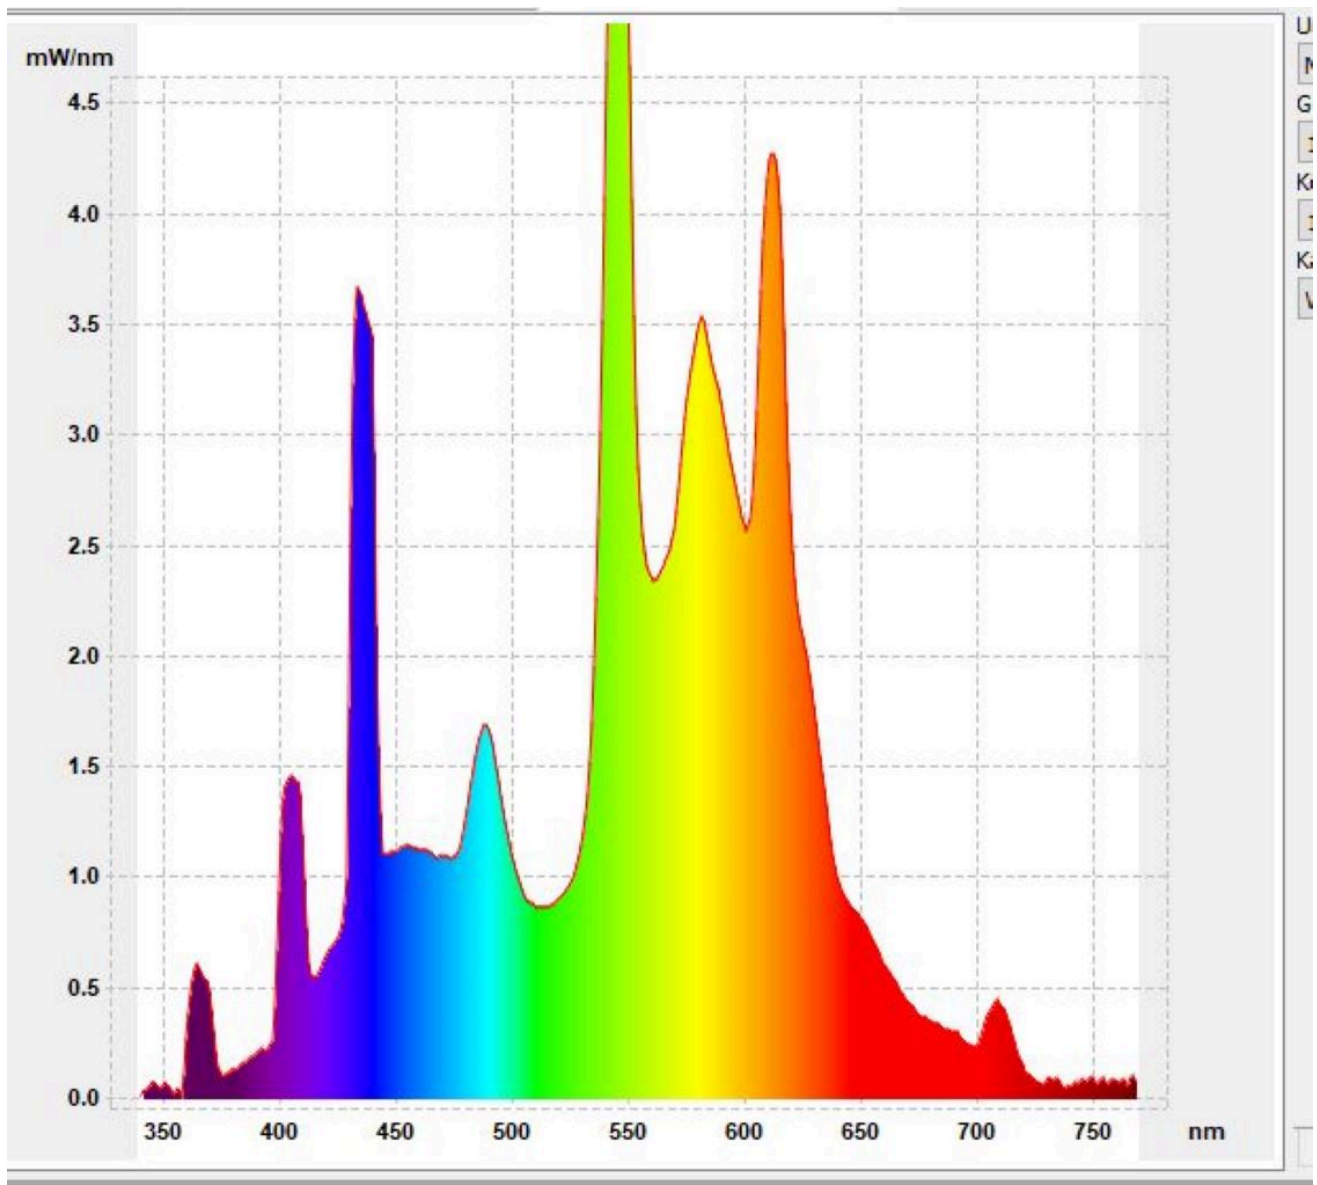

Model identifier: 895319

Type of light source:

Lighting technology used:	other FL	Non-directional or directional:	NDLS
Light source cap-type (or other electric interface)	220-240V 50-60Hz		
Mains or non-mains:	MLS	Connected light source (CLS):	No
Colour-tuneable light source:	No	Envelope:	-
High luminance light source:	No		
Anti-glare shield:	No	Dimmable:	No

Product parameters

Parameter	Value	Parameter	Value
General product parameters:			
Energy consumption in on-mode (kWh/1000 h), rounded up to the nearest integer	6	Energy efficiency class	G
Useful luminous flux (ϕ_{use}), indicating if it refers to the flux in a sphere (360°), in a wide cone (120°) or in a narrow cone (90°)	190 in Sphere (360°)	Correlated colour temperature, rounded to the nearest 100 K, or the range of correlated colour temperatures, rounded to the nearest 100 K, that can be set	4 000
On-mode power (P_{on}), expressed in W	6,0	Standby power (P_{sb}), expressed in W and rounded to the second decimal	0,00
Networked standby power (P_{net}) for CLS, expressed in W and rounded to the second decimal	-	Colour rendering index, rounded to the nearest integer, or the range of CRI-values that can be set	68
Outer dimensions without separate control gear, lighting control	Height	510	Spectral power distribution in the range 250 nm to 800 nm, at full-load
	Width	37	
	Depth	37	
			See image in last page

parts and non-lighting control parts, if any (millimetre)			
Claim of equivalent power ^(a)	-	If yes, equivalent power (W)	-
		Chromaticity coordinates (x and y)	0,383 0,387

(a): not applicable;

(b): not applicable;