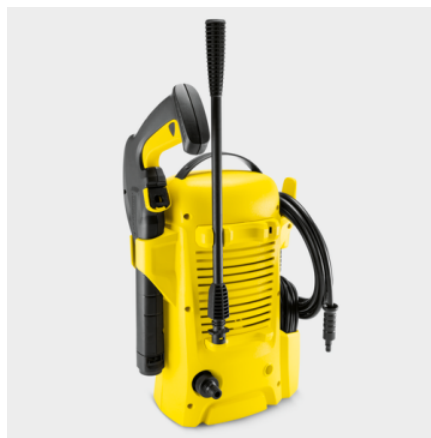

K 2 UNIVERSAL EDITION OJ

The K 2 Universal Edition OJ pressure washer is designed for occasional use and reliably removes light dirt around the home.

Order no.

1.673-003.0

- Lightweight and compact, area performance of 20 m²/h
- 3 m HD hose
- One-jet spray lance

Scope of supply

High-pressure gun: G 135 Q
 One-jet spray lance
 High-pressure hose: 3 m
 Adapter for A3/4" garden hose connector

Equipment

Integrated water filter

Integrated cable slot

- Power cable can be stowed away neatly and in a space-saving manner.

Convenient accessory storage

- The high-pressure hose, spray lance and trigger gun can be easily stowed away by attaching them to the device.

Quick Connect system

- The high-pressure hose can be connected/disconnected to/from the device and trigger gun simply and quickly.