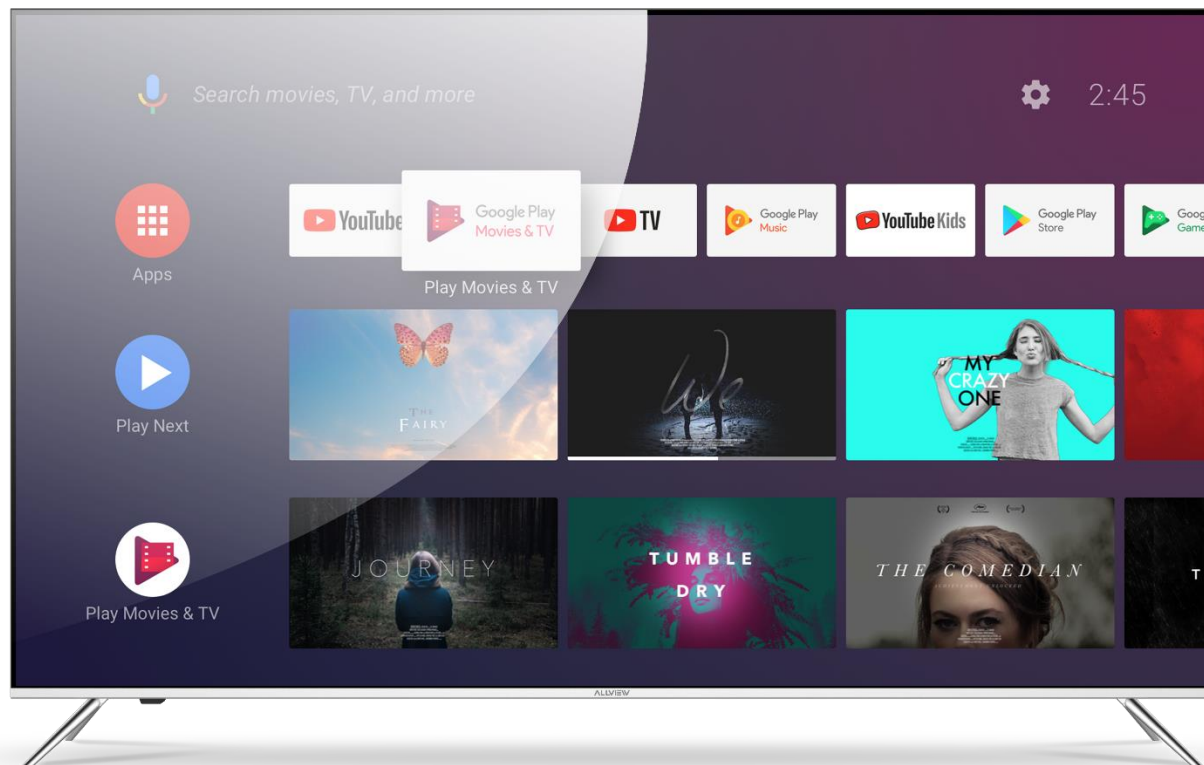

Netflix and Youtube™ buttons

Find your favorite movies and TV shows in seconds with one press of the **Netflix** button—it takes you straight to the Netflix app. Or get instant access to **Youtube™** due to its dedicated button. With one-touch access to all your entertainment, this remote makes everything easy.

QLED 65ePlay6100-U

androidtv

	QLED 65ePlay6100 - U
Display	QLED 65" (164 cm) LED 4K UHD (3840x2160), HDR 10
OS	9.0 Android TV
Flash & RAM	8 GB & 1.5 GB
CPU	Cortex A55 Quad Core
Luminosity & Native Contrast Ratio	300 cd/np 4000/1
Picture Mod	Standard/User/Sport/Movie/ Play/Energy/SavingMode
Audio System	2x 10W stereo, Dolby Audio
Image Format	Auto/4:3/16:9/ Panorama/Zoom
Connectors	DVB T/T2/C entrance, 1x IEC conector pentru DVB-T/T2/C/analog, 4x HDMI, 3x USB, Slot CI+ Slot, 1 x optic, headphone jack
WLAN	IEEE802.11a/b/g/n/ac
Bluetooth	5.0
Preinstalled Apps	Netflix/HBO GO/Prime Video/YouTube/Google Assistant/Google Play Movies & TV/Google Play Store/Google Play Music/Google Play Games/MMP
Special Functions	EPG, HDMI CEC , HDMI ARC, HBBTV
Supply	AC 100-240V, 50/60Hz
Package content	Smart Remote, Warranty Certificate, User Manual, Stand