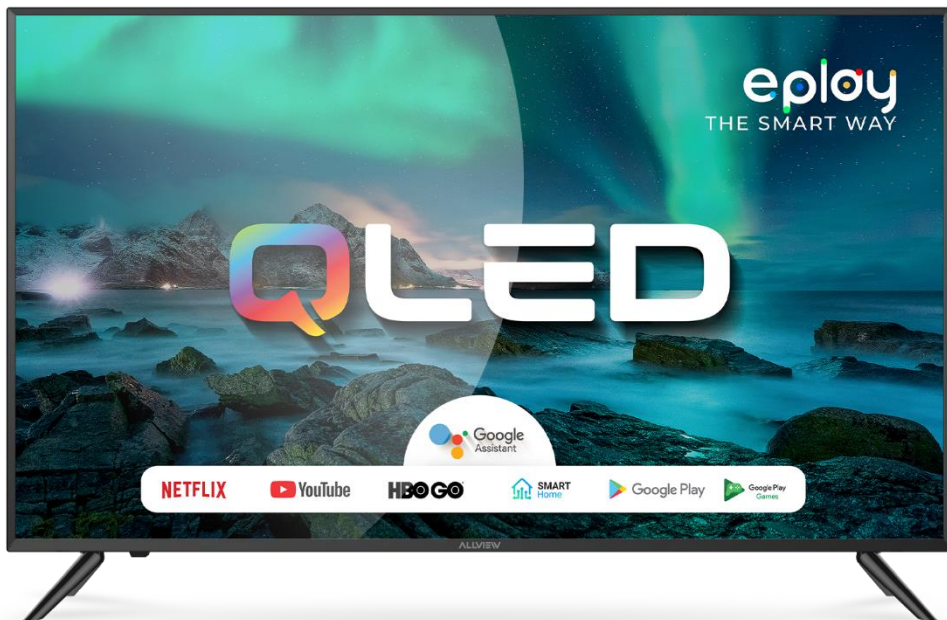

QLED 50ePlay6100-U

androidtv

	QLED 50ePlay6100 - U
Display	QLED 50" (126 cm) LED 4K UHD (3840x2160), HDR 10
OS	9.0 Android TV
Flash & RAM	8 GB & 1.5 GB
CPU	Cortex A55 Quad Core
Luminosity & Native Contrast Ratio	300 cd/mp 5000/1
Picture Mod	Standard/User/Sport/Movie/ Play/Energy/SavingMode
Audio System	2x 10W stereo, Dolby Audio
Image Format	Auto/4:3/16:9/ Panorama/Zoom
Connectors	DVB T/T2/C entrance, 1x IEC conector pentru DVB-T/T2/C/analog, 4x HDMI, 3x USB, Slot CI+ Slot, 1 x optic, headphone jack
WLAN	IEEE802.11a/b/g/n/ac
Bluetooth	5.0
Preinstalled Apps	Netflix/HBO GO/Prime Video/YouTube/Google Assistant/Google Play Movies & TV/Google Play Store/Google Play Music/Google Play Games/MMP
Special Functions	EPG, HDMI CEC , HDMI ARC, HBBTV
Supply	AC 100-240V, 50/60Hz
Package content	Smart Remote, Warranty Certificate, User Manual, Stand

QLED 43ePlay6100-U

androidtv

	QLED 43ePlay6100 - U
Display	QLED 43" (109 cm) LED 4K UHD (3840x2160), HDR 10
OS	9.0 Android TV
Flash & RAM	8 GB & 1.5 GB
CPU	Cortex A55 Quad Core
Luminosity & Native Contrast Ratio	250 cd/mp 5000/1
Picture Mod	Standard/User/Sport/Movie/ Play/Energy/SavingMode
Audio System	2x 10W stereo, Dolby Audio
Image Format	Auto/Super zoom/4:3/14:9/16:9/Wide/Complete
Connectors	DVB T/T2/C entrance, 1x IEC conector pentru DVB-T/T2/C/analog, 4x HDMI, 3x USB, Slot CI+ Slot, 1 x optic, headphone jack
WLAN	IEEE802.11a/b/g/n/ac
Bluetooth	5.0
Preinstalled Apps	Netflix/HBO GO /Prime Video/YouTube/Google Assistant/Google Play Movies & TV/Google Play Store/Google Play Music/Google Play Games/MMP
Special Functions	EPG, HDMI CEC , HDMI ARC, HBBTV
Supply	AC 100-240V, 50/60Hz
Package content	Smart Remote, Warranty Certificate, User Manual, Stand