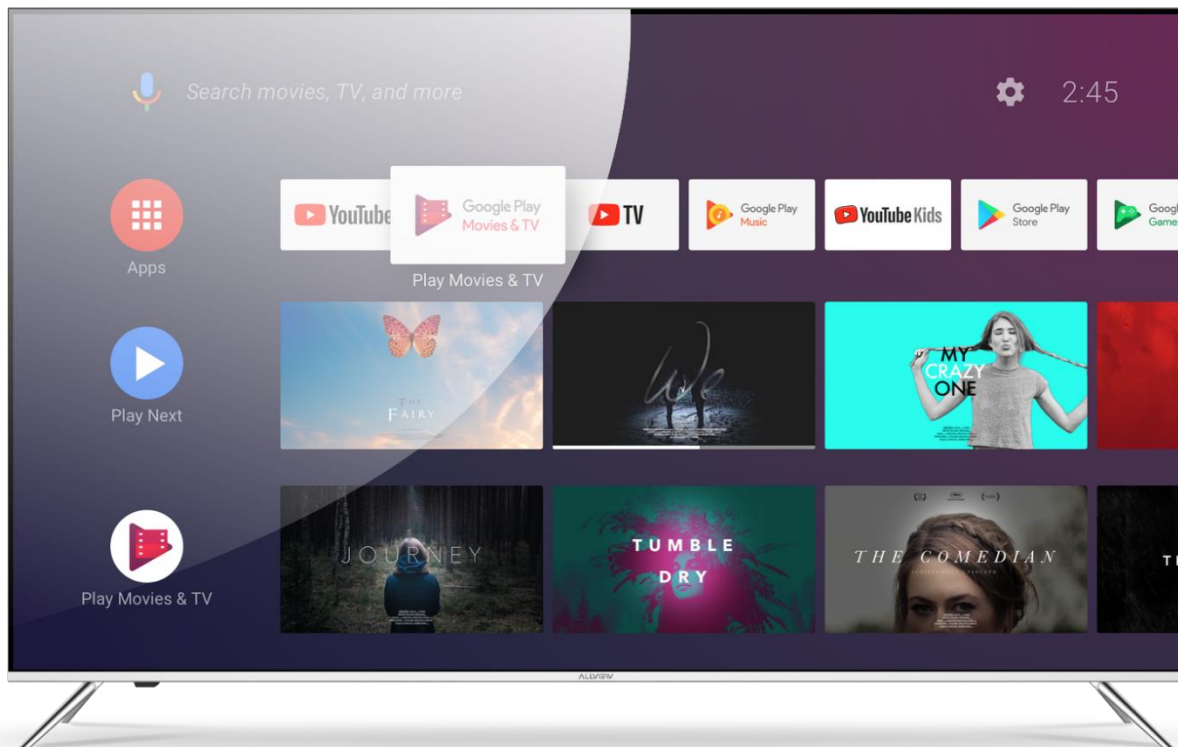

QLED 65ePlay6100-U

androidtv

	QLED 65ePlay6100 - U
Display	QLED 65" (164 cm) LED 4K UHD (3840x2160), HDR 10
OS	9.0 Android TV
Flash & RAM	8 GB & 1.5 GB
CPU	Cortex A55 Quad Core
Luminosity & Native Contrast Ratio	300 cd/np 4000/1
Picture Mod	Standard/User/Sport/Movie/ Play/Energy/SavingMode
Audio System	2x 10W stereo, Dolby Audio
Image Format	Auto/4:3/16:9/ Panorama/Zoom
Connectors	DVB T/T2/C entrance, 1x IEC conector pentru DVB-T/T2/C/analog, 4x HDMI, 3x USB, Slot CI+ Slot, 1 x optic, headphone jack
WLAN	IEEE802.11a/b/g/n/ac
Bluetooth	5.0
Preinstalled Apps	Netflix/HBO GO/Prime Video/YouTube/Google Assistant/Google Play Movies & TV/Google Play Store/Google Play Music/Google Play Games/MMP
Special Functions	EPG, HDMI CEC , HDMI ARC, HBBTV
Supply	AC 100-240V, 50/60Hz
Package content	Smart Remote, Warranty Certificate, User Manual, Stand

QLED 50ePlay6100-U

androidtv

	QLED 50ePlay6100 - U
Display	QLED 50" (126 cm) LED 4K UHD (3840x2160), HDR 10
OS	9.0 Android TV
Flash & RAM	8 GB & 1.5 GB
CPU	Cortex A55 Quad Core
Luminosity & Native Contrast Ratio	300 cd/mp 5000/1
Picture Mod	Standard/User/Sport/Movie/ Play/Energy/SavingMode
Audio System	2x 10W stereo, Dolby Audio
Image Format	Auto/4:3/16:9/ Panorama/Zoom
Connectors	DVB T/T2/C entrance, 1x IEC conector pentru DVB-T/T2/C/analog, 4x HDMI, 3x USB, Slot CI+ Slot, 1 x optic, headphone jack
WLAN	IEEE802.11a/b/g/n/ac
Bluetooth	5.0
Preinstalled Apps	Netflix/HBO GO/Prime Video/YouTube/Google Assistant/Google Play Movies & TV/Google Play Store/Google Play Music/Google Play Games/MMP
Special Functions	EPG, HDMI CEC , HDMI ARC, HBBTV
Supply	AC 100-240V, 50/60Hz
Package content	Smart Remote, Warranty Certificate, User Manual, Stand