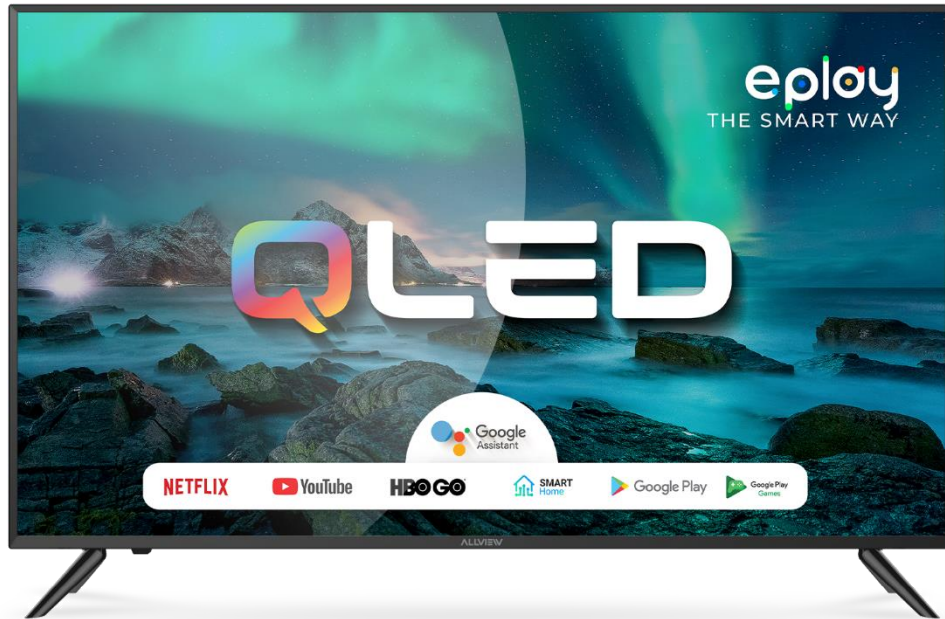

QLED 43ePlay6100-U

androidtv

SELLING POINTS

- ✓ **QLED TVs** use Quantum Dots, innovative semiconductor materials that emit light according to the size of nanoparticles. Quantum Dots are unique in their sustained ability to perform without losing quality. **QLED TVs** have high-brightness efficiency and boast the best color expression of any TV to date.
- ✓ **Precise contrast across the whole screen** - Make every moment unmissable with exceptional contrast, deep blacks and captivating color.
- ✓ **Ultra Viewing Angle**
- ✓ **Stylish Borderless design and metallic chase**
- ✓ With **Android TV**, your favorite content is always front and center. So whether you're looking for a new show to binge watch or just want to pick up where you left off, you get what you want, when you want it.
- ✓ With the **Google Play Store** for Android TV, whatever you're into—from Showtime to YouTube to tons of games—there's an app you're sure to love.
- ✓ **Voice Assistant /Google Assistant built in** -> Plan your day -> Play Content -> Discover Content -> Get Answers -> Control Home Devices