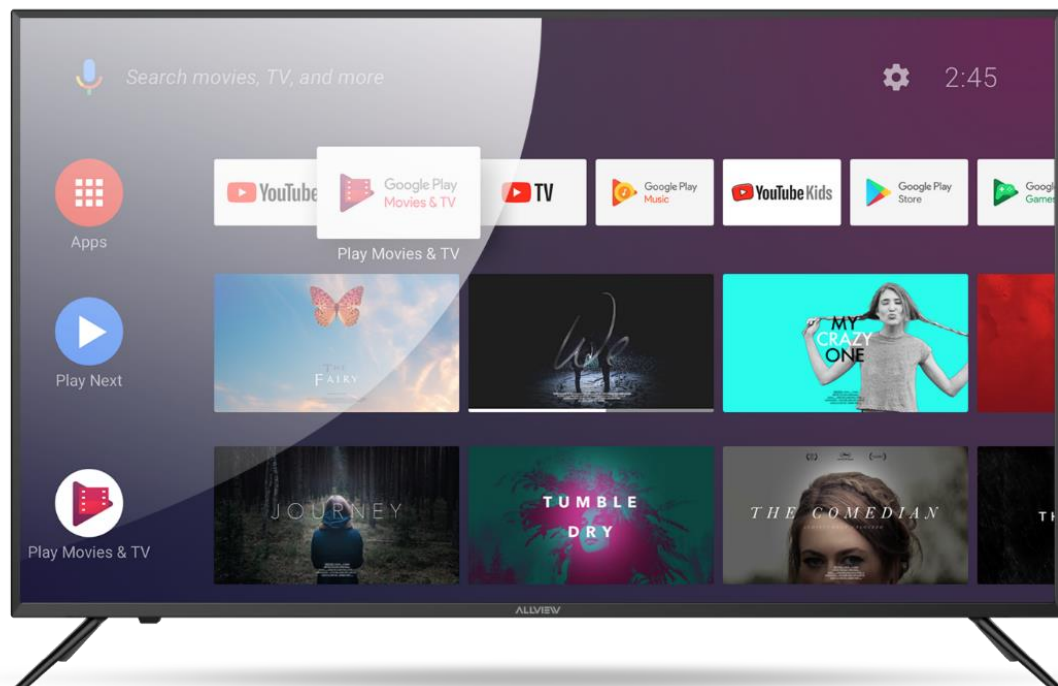

QLED 43ePlay6100-U

androidtv

	QLED 43ePlay6100 - U
Display	QLED 43" (109 cm) LED 4K UHD (3840x2160), HDR 10
OS	9.0 Android TV
Flash & RAM	8 GB & 1.5 GB
CPU	Cortex A55 Quad Core
Luminosity & Native Contrast Ratio	250 cd/mp 5000/1
Picture Mod	Standard/User/Sport/Movie/ Play/Energy/SavingMode
Audio System	2x 10W stereo, Dolby Audio
Image Format	Auto/Super zoom/4:3/14:9/16:9/Wide/Complete
Connectors	DVB T/T2/C entrance, 1x IEC conector pentru DVB-T/T2/C/analog, 4x HDMI, 3x USB, Slot CI+ Slot, 1 x optic, headphone jack
WLAN	IEEE802.11a/b/g/n/ac
Bluetooth	5.0
Preinstalled Apps	Netflix/HBO GO /Prime Video/YouTube/Google Assistant/Google Play Movies & TV/Google Play Store/Google Play Music/Google Play Games/MMP
Special Functions	EPG, HDMI CEC , HDMI ARC, HBBTV
Supply	AC 100-240V, 50/60Hz
Package content	Smart Remote, Warranty Certificate, User Manual, Stand

58ePlay6000-U

SELLING POINTS

- ✓ Smart TV with **edgeless** design
- ✓ True reality comes to life through **4K 58"** display
- ✓ Enjoy a completely **new world of content** with **Android TV**
- ✓ **A personal assistant at your disposal - Google Assistant** built in -> Plan your day -> Play Content -> Discover Content -> Get Answers -> Control Home Devices
- ✓ With the **Google Play Store** for Android TV, whatever you're into—from Showtime to YouTube to tons of games—there's an app you're sure to love.
- ✓ **High quality speakers**, placed in dedicated acoustic spaces, along with the new generation class D amplifiers and the **Dolby Audio feature** complete the acoustic experience, giving a clear and well-defined sound.
- ✓ **Chromecast** built in