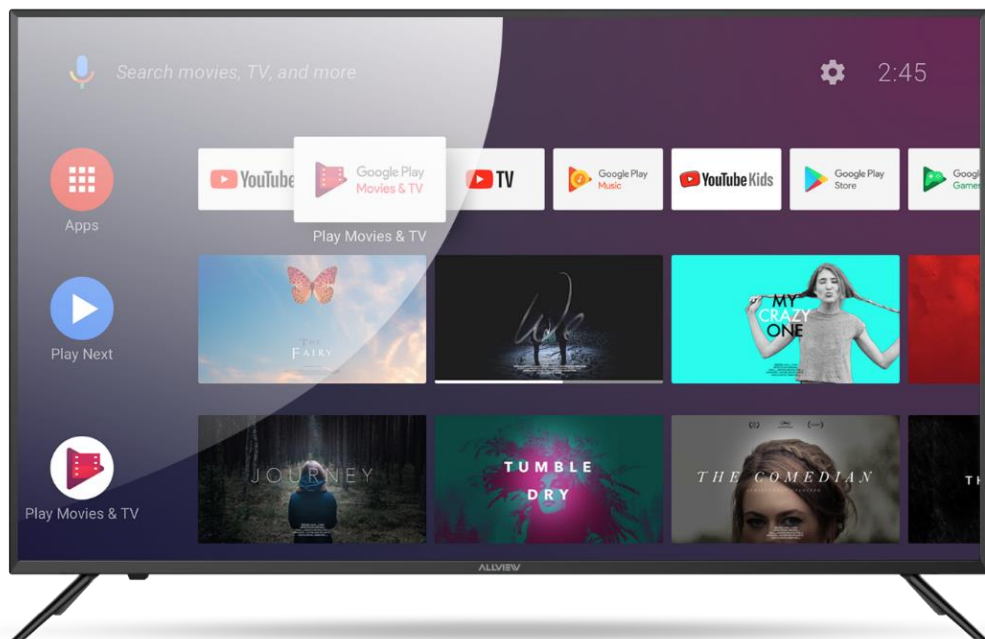

 DOLBY AUDIO™

HDR 10

 Chromecast built-in

50ePlay6000-U

SELLING POINTS

- ✓ Smart TV with **edgeless** design
- ✓ True reality comes to life through **4K 50"** display
- ✓ Enjoy a completely **new world of content** with **Android TV**
- ✓ **A personal assistant at your disposal - Google Assistant** built in -> Plan your day -> Play Content -> Discover Content -> Get Answers -> Control Home Devices
- ✓ With the **Google Play Store** for Android TV, whatever you're into—from Showtime to YouTube to tons of games—there's an app you're sure to love.
- ✓ **High quality speakers**, placed in dedicated acoustic spaces, along with the new generation class D amplifiers and the **Dolby Audio feature** complete the acoustic experience, giving a clear and well-defined sound.
- ✓ **Chromecast** built in

androidtv

50ePlay6000 - U	
Display	50" (126 cm) LED 4K UHD (3840x2160), HDR 10
OS	9.0 Android TV
Flash & RAM	8 GB & 1.5 GB
CPU	Cortex A55 Quad Core
Luminosity & Native Contrast Ratio	300 cd/mp 6000/1
Picture Mod	Standard/User/Sport/Movie/ Play/Energy/SavingMode
Audio System	2x 10W stereo, Dolby Audio
Image Format	Auto/4:3/16:9/ Panorama/Zoom
Connectors	DVB T/T2/C entrance, 1x IEC conector pentru DVB-T/T2/C/analog, 4x HDMI, 3x USB, Slot CI+ Slot, 1 x optic, headphone jack
WLAN	IEEE802.11a/b/g/n/ac
Bluetooth	5.0
Preinstalled Apps	Netflix/HBO GO/Prime Video/YouTube/Google Assistant/Google Play Movies & TV/Google Play Store/Google Play Music/Google Play Games/MMP
Special Functions	EPG, HDMI CEC , HDMI ARC, HBBTV
Supply	AC 100-240V, 50/60Hz
Package content	Smart Remote, Warranty Certificate, User Manual, Stand