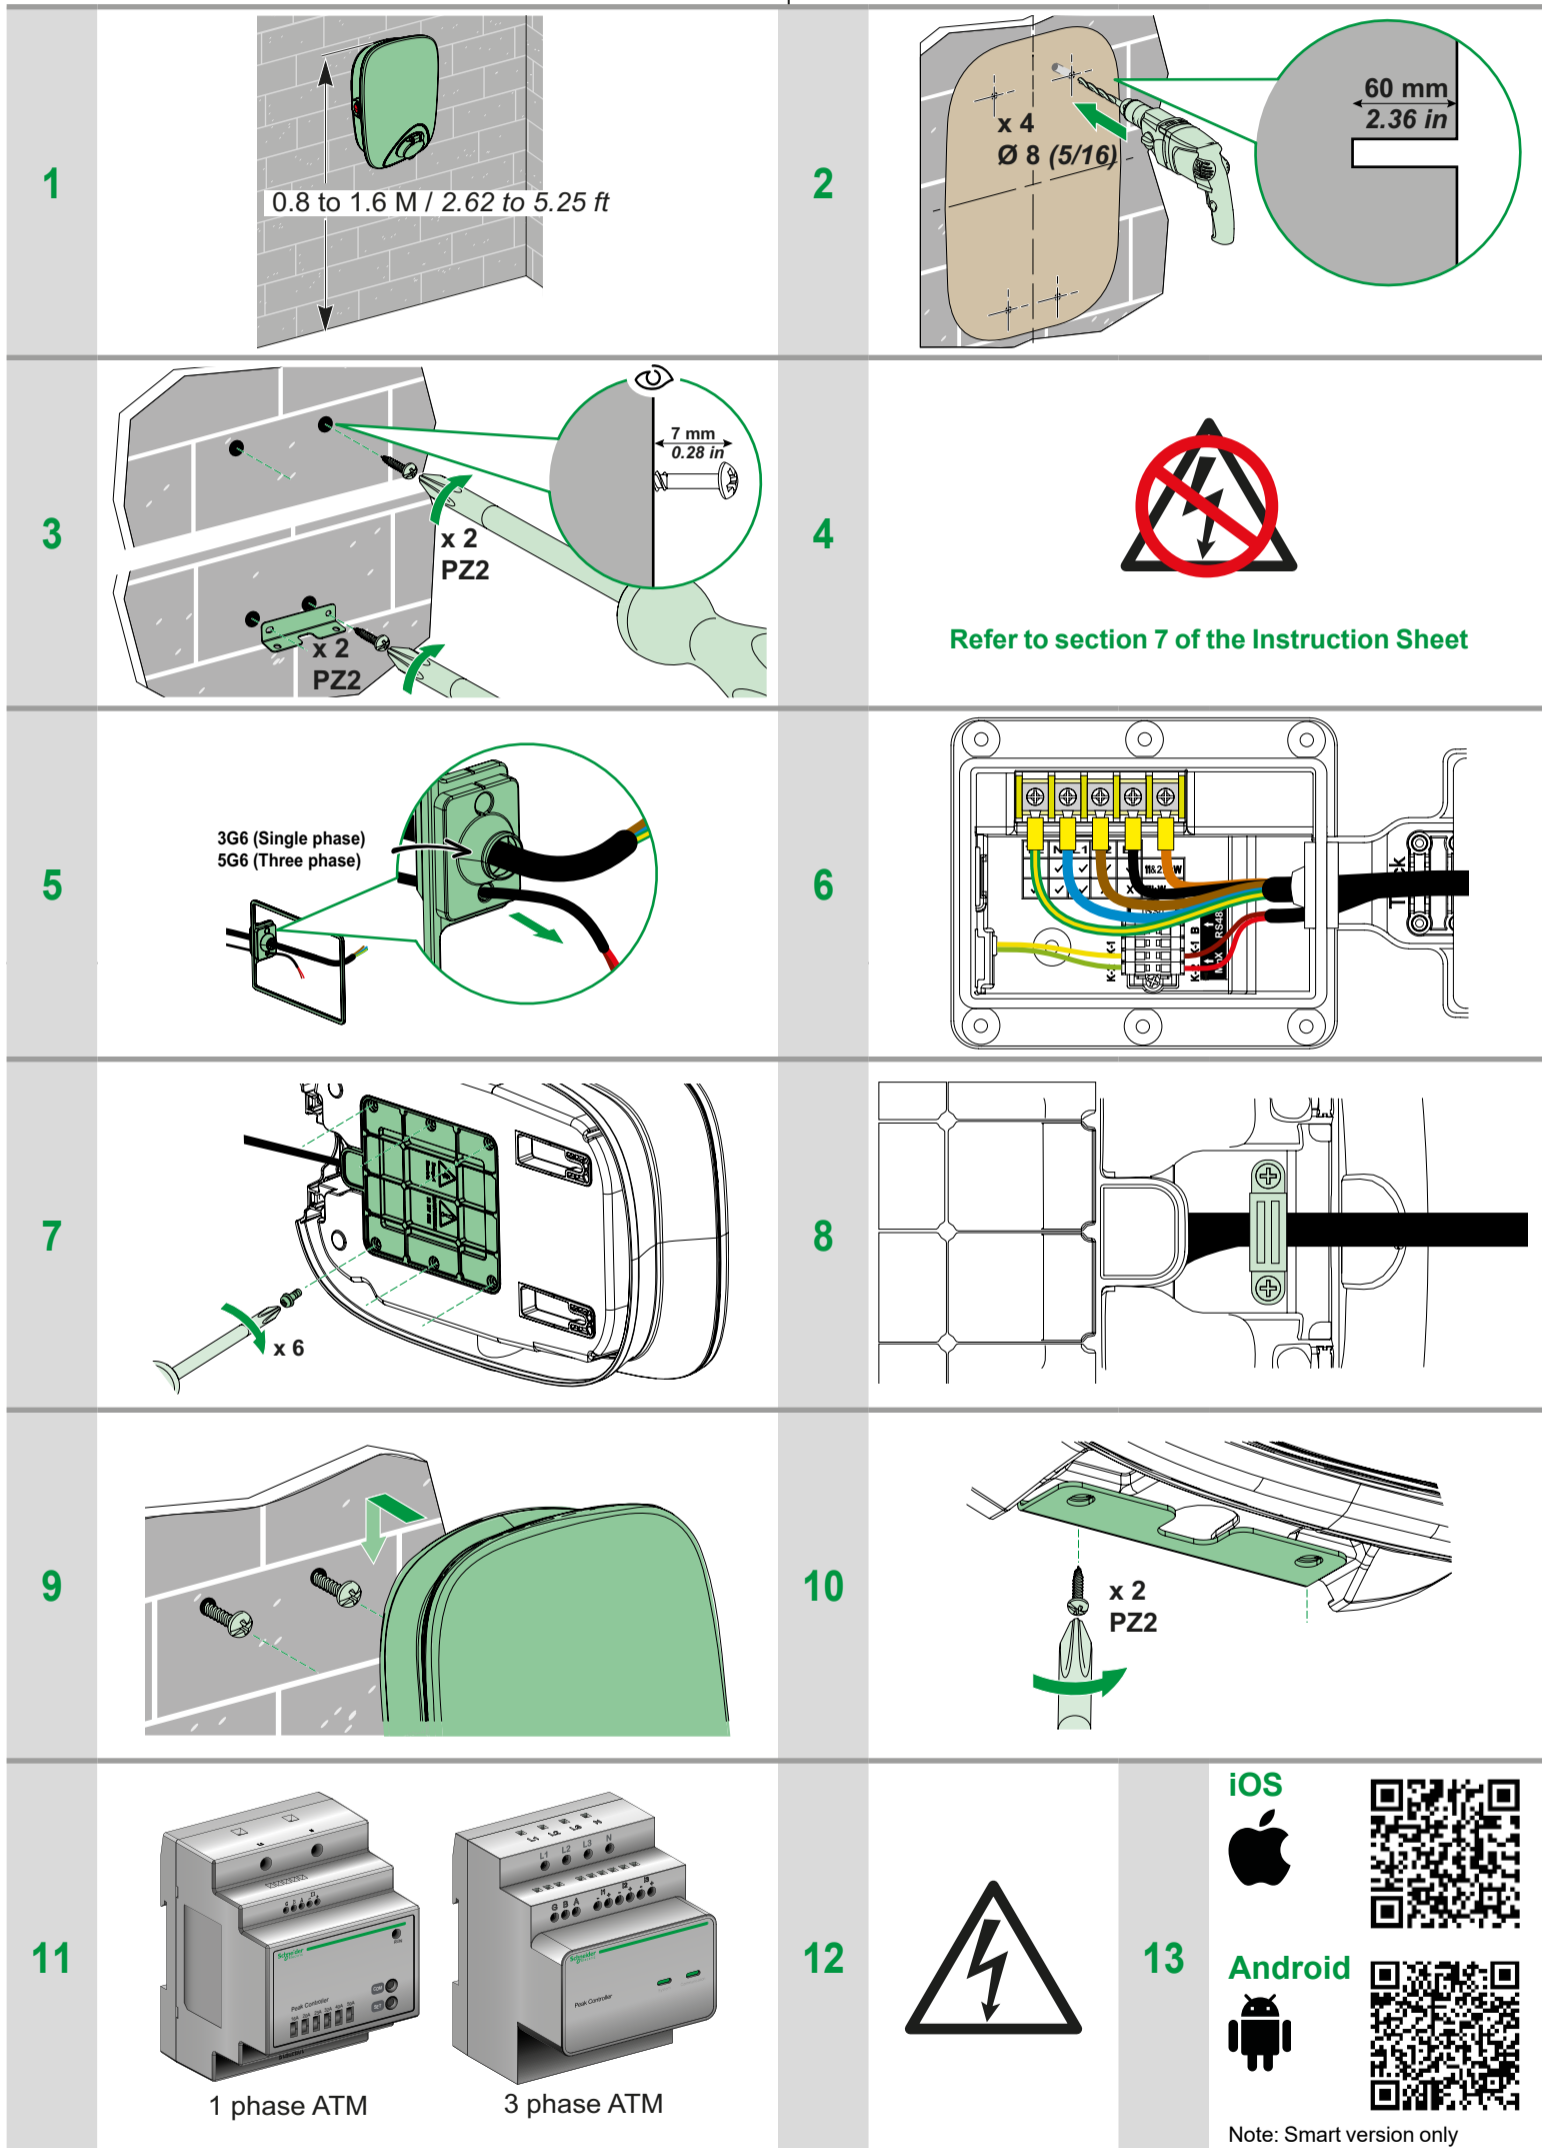

i Ensure that you allow sufficient space around charger to wind charging cable and access stop button (left-hand side)

Scale 1 : 1

126 mm
4.96 in

303.5 mm
11.95 in

1452 mm
57.17 in

1300 mm
51.18 in

80 mm
3.15 in