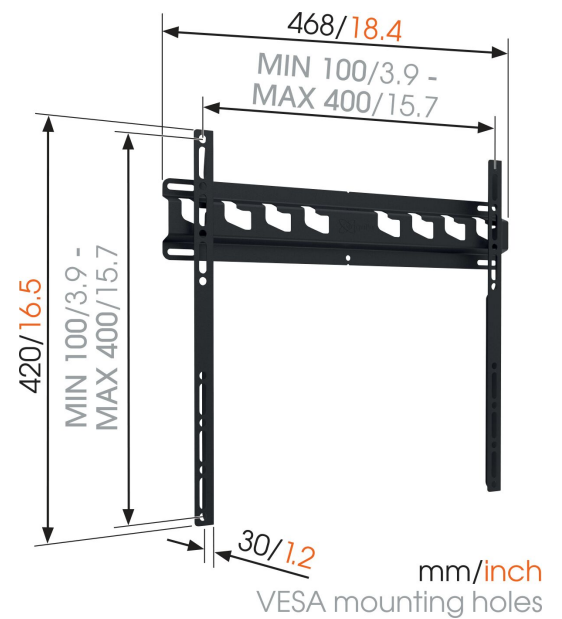

MA 3000 Fixed TV Wall Mount

Key Benefits

- Mount your TV exactly where you want it to be
- Tested up to 3 times max. TV weight
- Easily remove to install your cables
- Your TV only 3 cm from the wall
- Reliable quality for an affordable price

For TVs from 32 up to 65 inch (165 cm)

With a TV between 32 and 65 inches (max. 60 kg), you want the security of a sturdy mount like the MA 3000. This TV mount has a minimalist design that fits perfectly into a sleek interior.

MA 3000 Fixed TV Wall Mount

Specifications

Article number (SKU)	8553000
Colour	Black
EAN single box	8712285331329
Product size	M
TÜV certified	Yes
Guarantee	2 years
Min. screen size (inch)	32
Max. screen size (inch)	65
Max. weight load (kg/Lbs)	60 / 132.28
Min. hole pattern	100mm x 100mm
Max. hole pattern	400mm x 400mm
Max. bolt size	M8
Max. height of interface (mm)	420
Max. width of interface (mm)	468
Certifications	TÜV
Min. distance to the wall (mm / inch)	30 / 1.18
Universal or fixed hole pattern	Universal