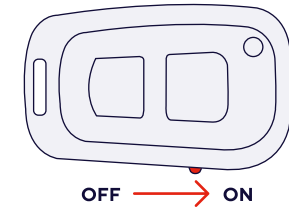

Thank you, and very clever of you to choose Trust!
We simplify everyday life with clever solutions.

We hope you enjoy your new product.
Please consider the environment when disposing
of this product's packaging.

•clever you

Trust.