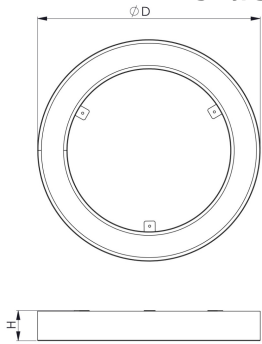

Warranty:

3 years (5 years – see warranty
Ts and Cs)

Technical drawing (.jpg)

Note:

Tolerance range for optical and electrical data: $\pm 10\%$. Values apply to an ambient temperature of 25 C. NORTHCLIFFE LIGHTING is constantly developing and improving its products. The right is reserved to change any product specifications without prior notification. Photos are for illustrational purposes only. The exact appearance of the product may vary depending on the monitor settings, options selected and other factors.

Date of issue: 2024-01-26 ■ NORTHCLIFFE LIGHTING, UAB ■ Raudondvario pl. 101, LT-47184 Kaunas, Lithuania ■ info@northcliffe.org ■ www.northcliffe.org