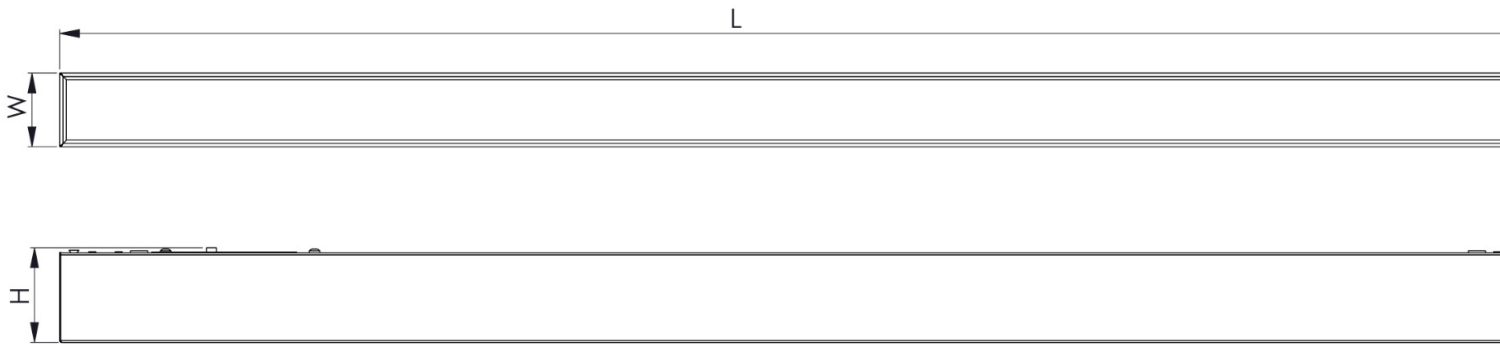

Light distribution curve (.jpg)

Note:

Tolerance range for optical and electrical data: $\pm 10\%$. Values apply to an ambient temperature of 25 C. NORTHCLIFFE LIGHTING is constantly developing and improving its products. The right is reserved to change any product specifications without prior notification. Photos are for illustrational purposes only. The exact appearance of the product may vary depending on the monitor settings, options selected and other factors.