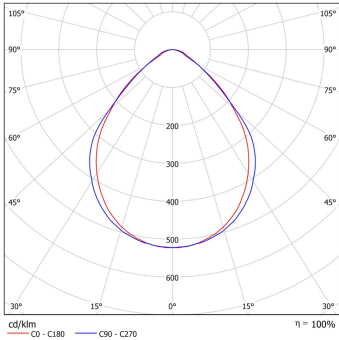

ELECTRICAL DATA

Mains voltage:	220-240V, 0/50/60Hz	System power*, W:	31.8
Power factor:	>0,90	Control gear:	ECG on/off
Integrated sensor:	None	Connection:	Push-in terminal, 3x2x2.5mm2

LIGHTING DATA

Light source and cap, W:	LED	Light source included:	yes
Luminaire output*, lm(ta+25°C):	3922	System efficacy, lm/W:	123
CRI (Ra):	80+	CCT, K:	3000
SDCM:	3	Light Distribution:	Wide-wide beam (C0-C180 plane 76°...125°, C90-C270 plane 76°...125°)
Distribution Type:	Direct	Beam angle, °:	86x90
LED lifetime, h:	50000/L80B10	Ripple current (≤120 Hz), %:	≤3

Technical drawing (.jpg)

Light distribution curve (.jpg)

Note:

Tolerance range for optical and electrical data: $\pm 10\%$. Values apply to an ambient temperature of 25 C. NORTHCLIFFE LIGHTING is constantly developing and improving its products. The right is reserved to change any product specifications without prior notification. Photos are for illustrational purposes only. The exact appearance of the product may vary depending on the monitor settings, options selected and other factors.