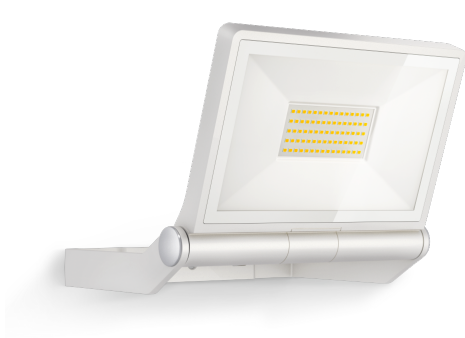

LED floodlight without sensor

XLED ONE XL

white
EAN 4007841 065232
Article number 065232

LED

long life LED 50.000 h

3000 K

3000K warm-white

IP44

Panel 180° vertical

indoor/outdoor light

energy saving

CE

CE

Light source not exchangeable

Control gear not exchangeable

3 years

manufacturer's warranty

Function description

Powerful lighting very big on style. The XLED ONE XL with an output of 42,6 W delivers a powerful 3000 K and of warm white light. Tilting through 180°, the wall and ceiling spot is fitted with high-quality and particularly long-lasting LEDs with a service life of a good 30 years – without any ifs or buts. Protection class: IP44.

Technical specifications

Dimensions (L x W x H)	193 x 259 x 215 mm	Cover material	Glass transparent
With lamp	Yes, STEINEL LED system	Mains power supply	220 – 240 V / 50 – 60 Hz
With motion detector	No	Photo-cell controller	No
Manufacturer's Warranty	3 years	Luminous flux total product	4200 lm
Version	white	Total product efficiency	99 lm/W
PU1, EAN	4007841065232	Colour temperature	3000 K
Application, place	Outdoors	Colour variation LED	SDCM3
Application, room	outdoors, courtyard & driveway	Lamp	LED cannot be replaced
Installation site	wall, ceiling	LED life expectancy (max. °C)	50000 h
Installation	Wall, Ceiling, Surface wiring	Service life LED L70B50 (25°)	> 36000 h
Impact resistance	IK03	Drop in luminous flux in accordance with LM80	L70B10
IP-rating	IP44	LED cooling system	Passive Thermo Control
Protection class	I	Basic light level function	No
Ambient temperature	-20 – 40 °C	Output	42,6 W
Housing material	Aluminium	Colour Rendering Index CRI	= 80