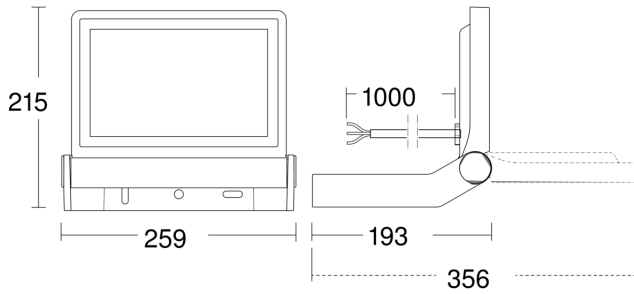

manufacturer's warranty

Function description

Powerful lighting very big on style. The XLED ONE XL with an output of 42,6 W delivers a powerful 3000 K and of warm white light. Tilting through 180°, the wall and ceiling spot is fitted with high-quality and particularly long-lasting LEDs with a service life of a good 30 years – without any ifs or buts. Protection class: IP44.

Technical specifications

Dimensions (L x W x H)	193 x 259 x 215 mm	Cover material	Glass transparent
With lamp	Yes, STEINEL LED system	Mains power supply	220 – 240 V / 50 – 60 Hz
With motion detector	No	Photo-cell controller	No
Manufacturer's Warranty	3 years	Luminous flux total product	4200 lm
Version	white	Total product efficiency	99 lm/W
PU1, EAN	4007841065232	Colour temperature	3000 K
Application, place	Outdoors	Colour variation LED	SDCM3
Application, room	outdoors, courtyard & driveway	Lamp	LED cannot be replaced
Installation site	wall, ceiling	LED life expectancy (max. °C)	50000 h
Installation	Wall, Ceiling, Surface wiring	Service life LED L70B50 (25°)	> 36000 h
Impact resistance	IK03	Drop in luminous flux in accordance with LM80	L70B10
IP-rating	IP44	LED cooling system	Passive Thermo Control
Protection class	I	Basic light level function	No
Ambient temperature	-20 – 40 °C	Output	42,6 W
Housing material	Aluminium	Colour Rendering Index CRI	= 80

<https://www.steinel.de>

Subject to technical modifications

09.2023 Page 1 from 2

LED floodlight without sensor

XLED ONE XL

white
EAN 4007841 065232
Article number 065232

Dimension Drawing

Circuit diagram