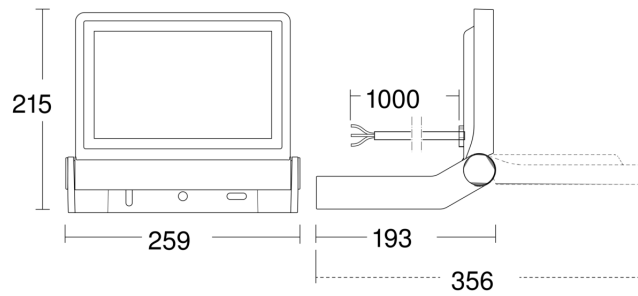

Technical specifications

Dimensions (L x W x H)	193 x 259 x 215 mm
With lamp	Yes, STEINEL LED system
With motion detector	No
Manufacturer's Warranty	3 years
Version	Anthracite
PU1, EAN	4007841065225
Application, place	Outdoors
Application, room	outdoors, courtyard & driveway
Installation site	wall, ceiling
Installation	Wall, Ceiling, Surface wiring
Impact resistance	IK03
IP-rating	IP44
Protection class	I
Ambient temperature	-20 – 40 °C
Housing material	Aluminium

Cover material	Glass transparent
Mains power supply	220 – 240 V / 50 – 60 Hz
Photo-cell controller	No
Luminous flux total product	4200 lm
Total product efficiency	99 lm/W
Colour temperature	3000 K
Colour variation LED	SDCM3
Lamp	LED cannot be replaced
LED life expectancy (max. °C)	50000 h
Service life LED L70B50 (25°)	> 36000 h
Drop in luminous flux in accordance with LM80	L70B10
LED cooling system	Passive Thermo Control
Basic light level function	No
Output	42,6 W
Colour Rendering Index CRI	= 80

Dimension Drawing

Circuit diagram