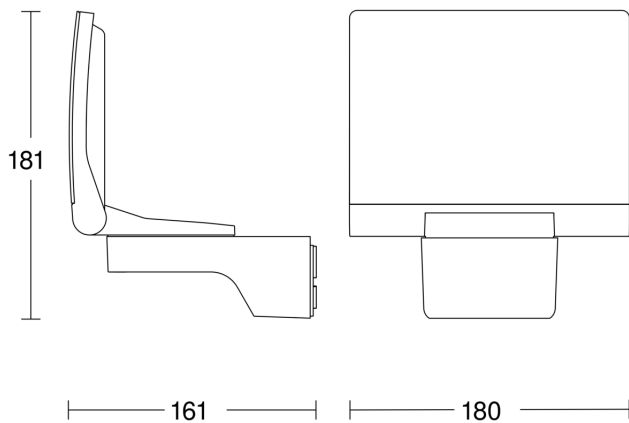

LED floodlight without sensor

XLED home 2

V2 white

EAN 4007841 033125

Article number 033125

Accessories

EAN 4007841 055875

Corner wall mount XLED home 2/ PRO 240

EAN 4007841 053086

Corner wall mount XLED Home 2/ Pro 240

EAN 4007841 055615

Corner wall mount XLED home 2/ PRO 240

Dimension Drawing