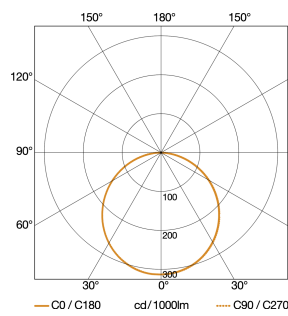

Cover material	Plastic, opal
Mains power supply	220 – 240 V / 50 – 60 Hz
Photo-cell controller	No
Luminous flux total product	1550 lm
Measured luminous flux (360°)	1550 lm
Total product efficiency	113 lm/W
Colour temperature	3000 K
Colour variation LED	SDCM3
Lamp	LED cannot be replaced
LED life expectancy (max. °C)	50000 h
Service life LED L70B50 (25°)	> 60000 h
Drop in luminous flux in accordance with LM80	L70B10
LED cooling system	HCMC (High Conductive Magnesium Composite)
Output	13,7 W
Colour Rendering Index CRI	= 82

Light Distribution Curve

Output	13,7 W
With lamp	Yes, STEINEL LED system
Lamp	LED cannot be replaced
Measured luminous flux (360°)	1550 lm
Colour temperature	3000 K
Colour Rendering Index	80-89
LED life expectancy (max. °C)	50000 h
LED cooling system	HCMC (High Conductive Magnesium Composite)