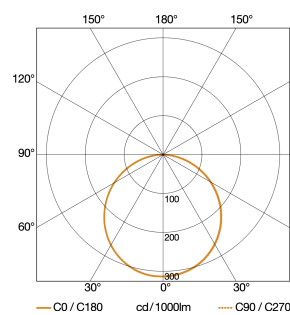

Cover material	Plastic, opal
Mains power supply	220 – 240 V / 50 – 60 Hz
Photo-cell controller	No
Luminous flux total product	1550 lm
Measured luminous flux (360°)	1550 lm
Total product efficiency	113 lm/W
Colour temperature	3000 K
Colour variation LED	SDCM3
Lamp	LED cannot be replaced
LED life expectancy (max. °C)	50000 h
Service life LED L70B50 (25°)	> 60000 h
Drop in luminous flux in accordance with LM80	L70B10
LED cooling system	HCMC (High Conductive Magnesium Composite)
Output	13,7 W
Colour Rendering Index CRI	= 82

Light Distribution Curve

Output	13,7 W
With lamp	Yes, STEINEL LED system
Lamp	LED cannot be replaced
Measured luminous flux (360°)	1550 lm
Colour temperature	3000 K
Colour Rendering Index	80-89
LED life expectancy (max. °C)	50000 h
LED cooling system	HCMC (High Conductive Magnesium Composite)