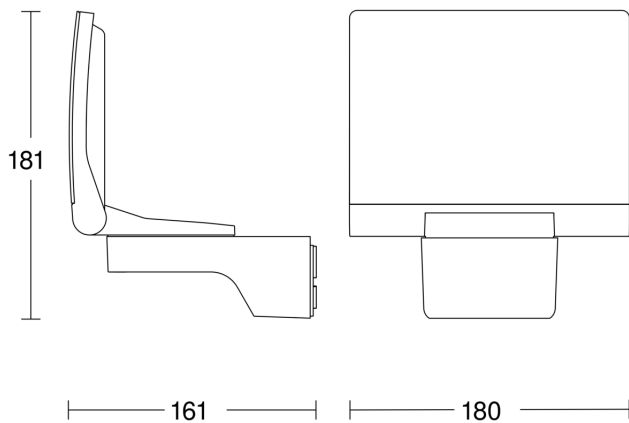

LED floodlight without sensor

XLED home 2

V2 black

EAN 4007841 033118

Article number 033118

Accessories

EAN 4007841 055875

Corner wall mount XLED home 2/ PRO 240

EAN 4007841 053086

Corner wall mount XLED Home 2/ Pro 240

EAN 4007841 055615

Corner wall mount XLED home 2/ PRO 240

Dimension Drawing