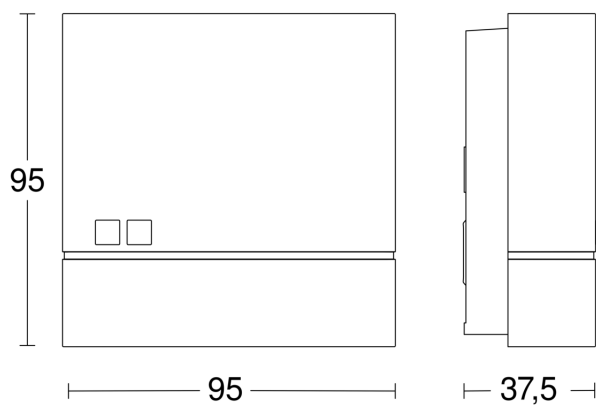

Photoelectric lighting controller

NightmatIQ

Anthracite

EAN 4007841 066130

Article number 066130

Dimension Drawing

Circuit diagram