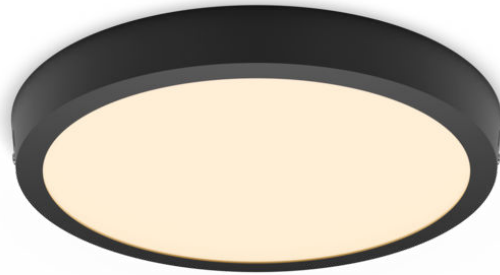

PHILIPS

Downlight

Functional

Magneos Surface Mount Round

Black

8719514328778

Comfortable LED light that's easy on your eyes

The Philips LED Slim Downlight delivers a natural light effect for use in general lighting applications. It is a slim masterpiece for low ceilings, creating an elegant ambience anywhere at home. Comfortable light that's easy on your eyes.

Easy to experience

- Ideal for rooms with low ceilings, makes for an unobtrusive and subtle fixture.
- Easy installation

Premium quality

- EyeComfort – light that's easy on the eyes

Material and finishing

- High-quality metal material

Durability

- Long life span up to 25,000 hours

Highlights

Suitable for low ceilings Slim design Easy installation

No more hassle with installation. Just fix or hang securely on the wall or ceiling, and plug it in. Your new light fitting is now ready to light up your room!

Light characteristics

- Beam angle: 110 degree(s)
- Colour rendering index (CRI): 80

Miscellaneous

- Especially designed for: Functional

Product dimensions and weight

- Net weight: 0.57 kg
- Height: 2.8 cm
- Length: 28.6 cm
- Width: 28.6 cm