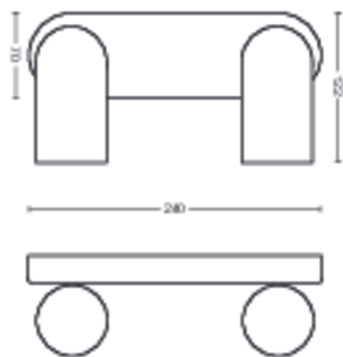

PHILIPS

Prožektors

myLiving

PONGEE

balta

50582/31/PN