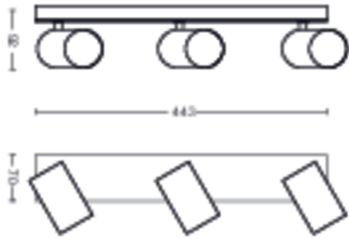

PHILIPS

Spot light

myLiving

KOSIPO

black

50593/30/PN