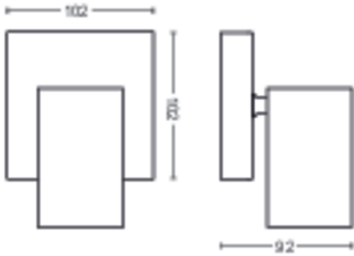

PHILIPS

Spot light

myLiving

KOSIPO

black

50591/30/PN