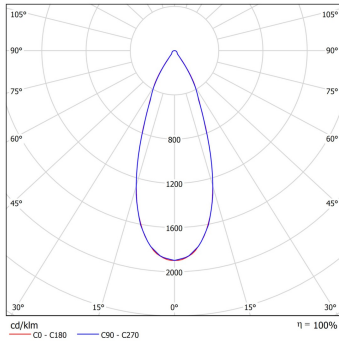

Light distribution curve (.jpg)

Note:

Tolerance range for optical and electrical data: $\pm 10\%$. Values apply to an ambient temperature of 25 C. NORTHCLIFFE LIGHTING is constantly developing and improving its products. The right is reserved to change any product specifications without prior notification

Date of issue: 2023-09-13 ■ NORTHCLIFFE LIGHTING, UAB ■ Raudondvario pl. 101, LT-47184 Kaunas, Lithuania ■ info@northcliffe.org ■ www.northcliffe.org