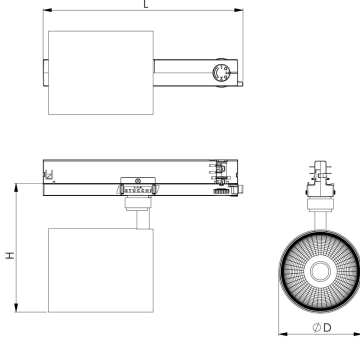

Technical drawing (.jpg)