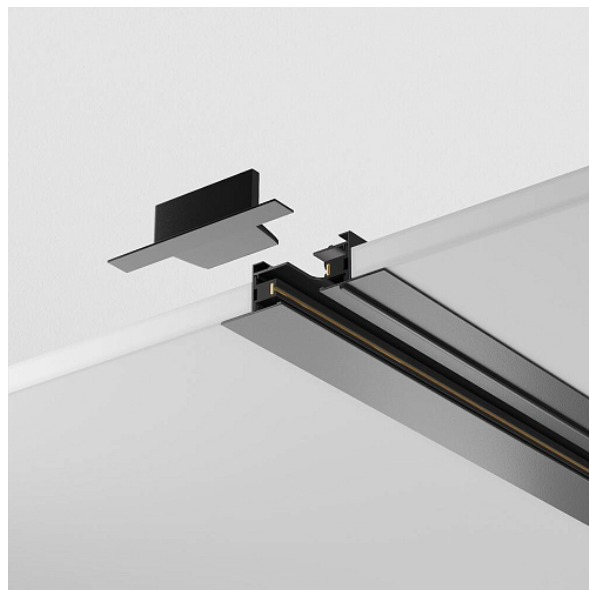

Build-in track Busbar trunkings Unity 1 phase track system UNITY 1000 Built-in Black

Series: Busbar trunkings Unity Article: TRX004-111B

Article	TRX004-111B
Brand	Technical
Collection	1 phase track system UNITY
Series	Busbar trunkings Unity
Product type	Build-in track
Fitting color	Black
Fitting material	Aluminum
Accessories	Array
Dimmable	No
Height	20
Width	60
Length	1000
Voltage	AC 220-240
Warranty	3
Volume	0.0012
Lamps included	No
Mounting bowl	No
Chain	No
Base	No
Switch	No
Dome lamp switch	No
Fireproof	No
Dyed	No

Lampshade	No
Packing length	1000
Net	0.46
Gross	0.46
Mounting type	Built-in