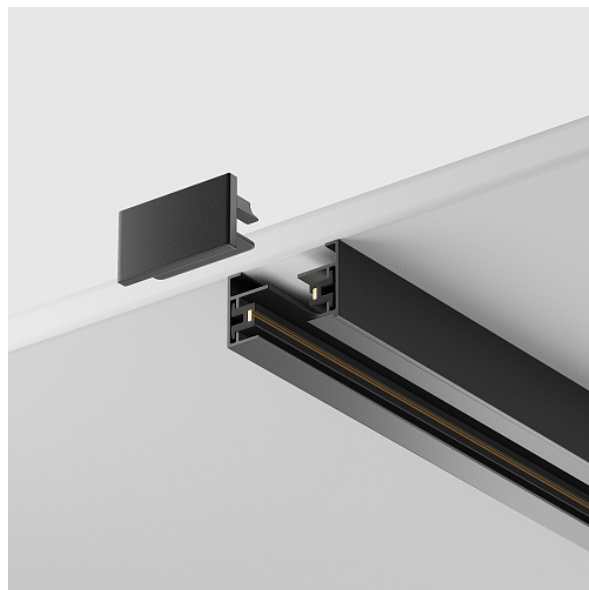

**Surface-mounted/suspended busbar for track lights**  
**Busbar trunkings Unity 1 phase track system**  
**UNITY 1000 Surface-mounted/suspended**  
**Black**

Series: Busbar trunkings Unity Article: TRX001-111B

Article	TRX001-111B
Brand	Technical
Collection	1 phase track system UNITY
Series	Busbar trunkings Unity
Product type	Surface-mounted/suspended busbar for track lights
Fitting color	Black
Fitting material	Aluminum
Accessories	Array
IP protection	IP 20
Dimmable	No
Height	20
Width	34
Length	1000
Voltage	AC 220-240
Warranty	3
Volume	0.0007
Lamps included	No
Mounting bowl	No

Chain	No
Base	No
Switch	No
Dome lamp switch	No
Fireproof	No
Dyed	No
Lampshade	No
Packing length	1000
Net	0.36
Gross	0.36
Mounting type	Surface-mounted/suspended