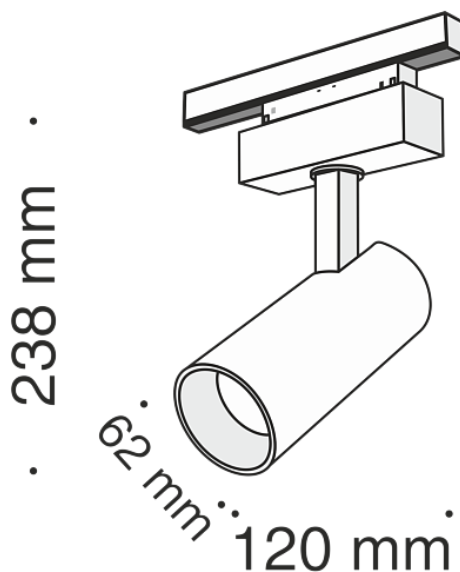

Track Lighting Focus LED

Magnetic track system

S35 3000K 18W 24°

Series: Focus LED Article: TR019-2-15W3K-B

Article	TR019-2-15W3K-B
Brand	Technical
Collection	Magnetic track system S35
Series	Focus LED
Product type	Track Lighting
Fitting color	Black
Fitting material	Aluminum
Color temperature	3000
IP protection	IP 20
Dimmable	No
Height	238
Width	120
Color rendering index	90
Length	146
Scattering angle	24
Voltage	DC 48
Diameter	61
Protection level	Class3
Warranty	3
Power	18
Volume	0.0037
Lamps included	No
Light flux	1300
Mounting bowl	Yes

Bowl length	146
Chain	No
Base	No
Switch	No
Dome lamp switch	No
Energy efficiency class	A
Fireproof	No
Dyed	No
Lampshade	No
Packing length	280
Net	0.45
Gross	0.55