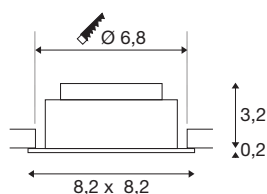

NEW TRIA® UNIVERSAL 68

recessed ceiling light, 2500/3000/4000K, 60°, IP 20, square, white

Discover the new generation of our NEW TRIA® recessed ceiling light with even more modularity for an individual lighting experience. Top sellers such as the NEW TRIA® UNIVERSAL 68 are available as a complete set. Lighting design options are provided by the integrated multi-wattage LED MODULE, which is variable in terms of output and light intensity and available with different beam angles (38°/60°). While the CCT switch allows easy selection between 2500K, 3000K and 4000K, the pivot range ensures flexible alignment of the light. In black or white, the high-quality housing blends harmoniously into any room ambience. And thanks to the 68mm mounting ring supplied, the downlights can also be installed quickly and simply.

TECHNICAL DATA

Item no.	1007439
Rotating or tilting	Tilttable
IP Code	IP 20
Assembly	Recessed
Assembly details	Ceiling
Dimmable	Yes
Dimming technology	Leading edge, trailing edge
Primary nominal voltage	220-240V ~50/60Hz
Secondary power / voltage	100-180 mA
Safety class	II
Wattage	8.6 W
Minimum ambient temperature	-20 °C
Maximum ambient temperature	35 °C
Number of luminaires at LS B16A	128
Number of luminaires at LS C16A	212
Level of inrush current	10 A
Duration of inrush current	100 µs
Stroboscopic effect (SVM)	0.02
Lumen	540/600/600 lm
Colour temperature	2500/3000/4000 Kelvin
Beam angle	60 °
Color	white

Light Source

CRI	90
LXXBXX data	L80B10
Service life	50000 h
Risk Group	1
Length	8.2 cm
Width	8.2 cm
Height	3.4 cm
Net weight	0.21 kg
Gross weight	0.225 kg
Shape of cut-out	round
Installation depth	4 cm
Installation diameter	6.8 cm