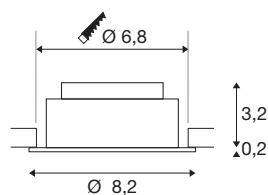

## NEW TRIA® UNIVERSAL 68

recessed ceiling light, 2500/3000/4000K, 60°, IP 20, round, white

Discover the new generation of our NEW TRIA® recessed ceiling light with even more modularity for an individual lighting experience. Top sellers such as the NEW TRIA® UNIVERSAL 68 are available as a complete set. Lighting design options are provided by the integrated multi-wattage LED MODULE, which is variable in terms of output and light intensity and available with different beam angles (38°/60°). While the CCT switch allows easy selection between 2500K, 3000K and 4000K, the pivot range ensures flexible alignment of the light. In black or white, the high-quality housing blends harmoniously into any room ambience. And thanks to the 68mm mounting ring supplied, the downlights can also be installed quickly and simply.

## TECHNICAL DATA

Item no.	1007435
Rotating or tilting	Tilttable
IP Code	IP 20
Assembly	Recessed
Assembly details	Ceiling
Dimmable	Yes
Dimming technology	Leading edge, trailing edge
Primary nominal voltage	220-240V ~50/60Hz
Secondary power / voltage	100-180 mA
Safety class	II
Wattage	8.6 W
Minimum ambient temperature	-20 °C
Maximum ambient temperature	35 °C
Number of luminaires at LS B16A	128
Number of luminaires at LS C16A	212
Level of inrush current	10 A
Duration of inrush current	100 µs
Stroboscopic effect (SVM)	0.02
Lumen	540/600/600 lm
Colour temperature	2500/3000/4000 Kelvin
Beam angle	60 °
Color	white

## Light Source

	
--	---

<b>CRI</b>	90
<b>LXXBXX data</b>	L80B10
<b>Service life</b>	50000 h
<b>Risk Group</b>	1
<b>Height</b>	3.4 cm
<b>Diameter</b>	8.2 cm
<b>Net weight</b>	0.21 kg
<b>Gross weight</b>	0.225 kg
<b>Shape of cut-out</b>	round
<b>Installation depth</b>	4 cm
<b>Installation diameter</b>	6.8 cm