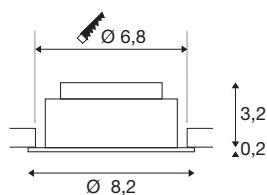

NEW TRIA® UNIVERSAL 68

recessed ceiling light, 2500/3000/4000K, 38°, IP 20, round, black

Discover the new generation of our NEW TRIA® recessed ceiling light with even more modularity for an individual lighting experience. Top sellers such as the NEW TRIA® UNIVERSAL 68 are available as a complete set. Lighting design options are provided by the integrated multi-wattage LED MODULE, which is variable in terms of output and light intensity and available with different beam angles (38°/60°). While the CCT switch allows easy selection between 2500K, 3000K and 4000K, the pivot range ensures flexible alignment of the light. In black or white, the high-quality housing blends harmoniously into any room ambience. And thanks to the 68mm mounting ring supplied, the downlights can also be installed quickly and simply.

TECHNICAL DATA

Item no.	1007434
Rotating or tilting	Tilttable
IP Code	IP 20
Assembly	Recessed
Assembly details	Ceiling
Dimmable	Yes
Dimming technology	Leading edge, trailing edge
Primary nominal voltage	220-240V ~50/60Hz
Secondary power / voltage	100-180 mA
Safety class	II
Wattage	8.6 W
Minimum ambient temperature	-20 °C
Maximum ambient temperature	35 °C
Number of luminaires at LS B16A	128
Number of luminaires at LS C16A	212
Level of inrush current	10 A
Duration of inrush current	100 µs
Stroboscopic effect (SVM)	0.02
Lumen	540/600/600 lm
Colour temperature	2500/3000/4000 Kelvin
Beam angle	38 °
Color	black

Light Source

CRI	90
LXXBXX data	L80B10
Service life	50000 h
Risk Group	1
Height	3.4 cm
Diameter	8.2 cm
Net weight	0.21 kg
Gross weight	0.225 kg
Shape of cut-out	round
Installation depth	4 cm
Installation diameter	6.8 cm