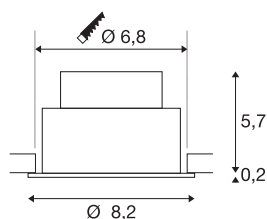

NEW TRIA® 68

recessed ceiling light, 3000K, 38°, IP 20 / IP 65, round, black

Discover the new generation of our NEW TRIA® recessed ceiling light with even more modularity for an individual lighting experience. Top sellers such as the NEW TRIA® 68 are available as a complete set. The integrated LED MODULE, which is available with different light colours (2700K/3000K) and a beam angle of 38°, provides lighting design options. Thanks to protection class IP 65, the recessed spotlight is also the ideal choice for damp rooms. In black or white, the round housing blends harmoniously into any room ambience. And thanks to the 68mm mounting ring supplied, the downlights can also be installed quickly and simply.

TECHNICAL DATA

Item no.	1007408
IP Code	IP 20 / IP 65
Assembly	Recessed
Assembly details	Ceiling
Dimmable	Yes
Dimming technology	Leading edge, trailing edge
Primary nominal voltage	220-240V ~50/60Hz
Secondary power / voltage	200 mA
Safety class	II
Wattage	8.3 W
Minimum ambient temperature	-20 °C
Maximum ambient temperature	35 °C
Number of luminaires at LS B16A	88
Number of luminaires at LS C16A	149
Level of inrush current	3 A
Duration of inrush current	30 µs
Stroboscopic effect (SVM)	0.4
Lumen	500 lm
Colour temperature	3000 Kelvin
Beam angle	38 °
Color	black
CRI	90

LXXBXX data	L80B10
Service life	50000 h
Risk Group	1
Height	5.85 cm
Diameter	8.2 cm
Net weight	0.2 kg
Gross weight	0.214 kg
Shape of cut-out	round
Installation depth	6 cm
Installation diameter	6.8 cm