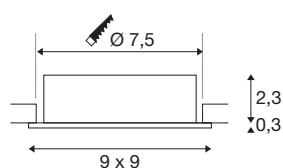

NEW TRIA® 75

recessed ceiling light, square, max. 10W GU10, black

Discover the new generation of our NEW TRIA® recessed ceiling light with even more modularity for an individual lighting experience. Top sellers such as the NEW TRIA® 75 GU10 version are also available as a complete set. A variety of design options are guaranteed thanks to replaceable LED lights and the three elegant housing colours (black/white/aluminium). The pivot range allows flexible alignment of the high-quality light. And thanks to the 75mm mounting ring supplied, the downlights can also be installed quickly and simply.

TECHNICAL DATA

Item no.	1007378
Socket	GU10
Lamp	LED GU10 51mm
Number of sockets	1
Lamps included	No
Tilt range	30 °
Rotating or tilting	Tilttable
IP Code	IP 20
Impact resistance class	IK 02
Impact resistance	0.2 Joule
Assembly	Recessed
Assembly details	Ceiling
Primary nominal voltage	220-240V ~50/60Hz
Safety class	II
Wattage	10 W
Color	black
Length	9 cm
Width	9 cm
Height	2.6 cm
Net weight	0.13 kg
Gross weight	0.139 kg
Shape of cut-out	round