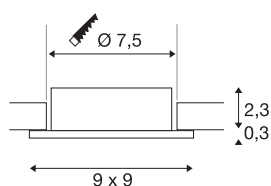

## NEW TRIA® 75

ceiling installation ring, L: 9 W: 9 H: 2.6 cm, IP 20, black

Discover the new generation of our NEW TRIA® series and configure an individual lighting experience. A modular element is the square or round mounting ring, which is available as a pivoting and rotating or all-round protected IP 65 version. In the colours black, white, rose gold or brushed aluminium, it blends harmoniously into any room ambience. For easy assembly, the mounting ring, specially designed for a hole diameter of 75mm, is supplied with clip and leaf springs.

## TECHNICAL DATA

Item no.	1007340
IP Code	IP 20
Assembly	Recessed
Assembly details	Ceiling
Color	black
Length	9 cm
Width	9 cm
Height	2.6 cm
Net weight	0.09 kg
Gross weight	0.096 kg
Shape of cut-out	round
Installation diameter	7.5 cm