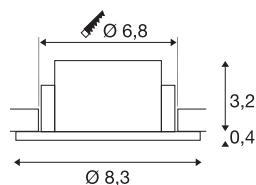

NEW TRIA® 68

ceiling installation ring, D: 8.3 H: 3.55 cm, IP 65, incl. glass, black

Discover the new generation of our NEW TRIA® series and configure an individual lighting experience. A modular element is the square or round mounting ring, which is available as a pivoting and rotating or all-round protected IP 65 version. In the colours black, white, rose gold or brushed aluminium, it blends harmoniously into any room ambience. For easy assembly, the mounting ring, specially designed for a hole diameter of 68mm, is supplied with clip and leaf springs.

TECHNICAL DATA

Item no.	1007336
IP Code	IP 65
Assembly	Recessed
Assembly details	Ceiling
Color	black
Height	3.55 cm
Diameter	8.3 cm
Net weight	0.11 kg
Gross weight	0.118 kg
Shape of cut-out	round
Installation diameter	6.8 cm