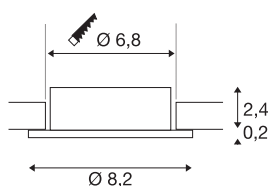

NEW TRIA® 68

ceiling installation ring, D: 8.2 H: 2.6 cm, IP 20, aluminium

Discover the new generation of our NEW TRIA® series and configure an individual lighting experience. A modular element is the square or round mounting ring, which is available as a pivoting and rotating or all-round protected IP 65 version. In the colours black, white, rose gold or brushed aluminium, it blends harmoniously into any room ambience. For easy assembly, the mounting ring, specially designed for a hole diameter of 68mm, is supplied with clip and leaf springs.

TECHNICAL DATA

Item no.	1007335
IP Code	IP 20
Assembly	Recessed
Assembly details	Ceiling
Color	aluminium
Height	2.6 cm
Diameter	8.2 cm
Net weight	0.06 kg
Gross weight	0.064 kg
Shape of cut-out	round
Installation diameter	6.8 cm