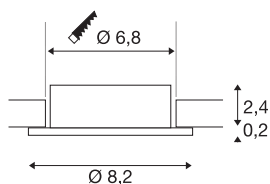

NEW TRIA® 68

ceiling installation ring, D: 8.2 H: 2.6 cm, IP 20, white

Discover the new generation of our NEW TRIA® series and configure an individual lighting experience. A modular element is the square or round mounting ring, which is available as a pivoting and rotating or all-round protected IP 65 version. In the colours black, white, rose gold or brushed aluminium, it blends harmoniously into any room ambience. For easy assembly, the mounting ring, specially designed for a hole diameter of 68mm, is supplied with clip and leaf springs.

TECHNICAL DATA

Item no.	1007333
IP Code	IP 20
Assembly	Recessed
Assembly details	Ceiling
Color	white
Height	2.6 cm
Diameter	8.2 cm
Net weight	0.06 kg
Gross weight	0.064 kg
Shape of cut-out	round
Installation diameter	6.8 cm