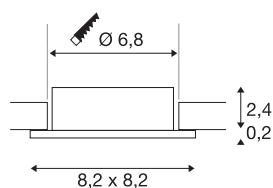

## NEW TRIA® 68

ceiling installation ring, L: 8.2 W: 8.2 H: 2.6 cm, IP 20, rose gold

Discover the new generation of our NEW TRIA® series and configure an individual lighting experience. A modular element is the square or round mounting ring, which is available as a pivoting and rotating or all-round protected IP 65 version. In the colours black, white, rose gold or brushed aluminium, it blends harmoniously into any room ambience. For easy assembly, the mounting ring, specially designed for a hole diameter of 68mm, is supplied with clip and leaf springs.

## TECHNICAL DATA

Item no.	1007331
IP Code	IP 20
Assembly	Recessed
Assembly details	Ceiling
Color	gold
Length	8.2 cm
Width	8.2 cm
Height	2.6 cm
Net weight	0.06 kg
Gross weight	0.064 kg
Shape of cut-out	round
Installation diameter	6.8 cm