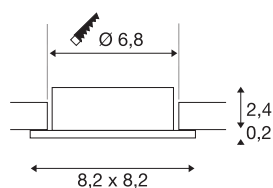

NEW TRIA® 68

ceiling installation ring, L: 8.2 W: 8.2 H: 2.6 cm, IP 20, black

Discover the new generation of our NEW TRIA® series and configure an individual lighting experience. A modular element is the square or round mounting ring, which is available as a pivoting and rotating or all-round protected IP 65 version. In the colours black, white, rose gold or brushed aluminium, it blends harmoniously into any room ambience. For easy assembly, the mounting ring, specially designed for a hole diameter of 68mm, is supplied with clip and leaf springs.

TECHNICAL DATA

| | |
|-----------------------|----------|
| Item no. | 1007329 |
| IP Code | IP 20 |
| Assembly | Recessed |
| Assembly details | Ceiling |
| Color | black |
| Length | 8.2 cm |
| Width | 8.2 cm |
| Height | 2.6 cm |
| Net weight | 0.06 kg |
| Gross weight | 0.064 kg |
| Shape of cut-out | round |
| Installation diameter | 6.8 cm |