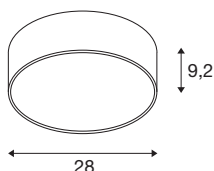

MEDO® PRO 30

wall- and ceiling-mounted light, round, 3000/4000K, 10W, trailing-edge phase, 110°, white

Our design classic MEDO® has a new high-output addition: the MEDO® PRO. It impresses with its service life of L80B10@50,000h, eligible energy efficiency from 120 lm/W and a higher indirect light component. Efficiency is also the order of the day when it comes to installation, which is particularly fast thanks to our EasyBase. The improved protection code IP50 and an outstanding CRI>90 colour reproduction index ensure exceptional quality. Two elegant casing colours and a CCT switch that enables you to choose between 3000 K and 4000 K lets you personalise your lighting situation. The MEDO® PRO is available as a DALI and phase version, additionally you have the choice between opal (UGR<25) and prismatic (UGR<19) glass. As your most demanding projects deserve only the best lighting.

TECHNICAL DATA

Item no.	1007291
Number of different light outlets	2
IP Code	IP 50
Impact resistance class	IK 02
Impact resistance	0.2 Joule
Assembly	Surface
Assembly details	Ceiling,Ceiling with Acc.,Wall
Dimmable	Yes
Dimming technology	trailing edge
Primary nominal voltage	220-240V ~50/60Hz
Secondary power / voltage	250 mA
Safety class	I
Wattage	10 W
Ambient temperature	25 °C
Minimum ambient temperature	-20 °C
Maximum ambient temperature	30 °C
Operating efficiency (LOR)	0,9
Number of luminaires at LS B16A	71
Number of luminaires at LS C16A	89
Level of inrush current	6.5 A
Duration of inrush current	40 µs
Stroboscopic effect (SVM)	0.4

Lumen	1350/1350 lm
Colour temperature	3000/4000 Kelvin
Beam angle	110 °
Color	white
CRI	90
UGR ≤	25
LXXBXX data	L80B10
Service life	50000 h
Risk Group	1
Height	9.2 cm
Diameter	28 cm
Net weight	1.5 kg
Gross weight	1.605 kg