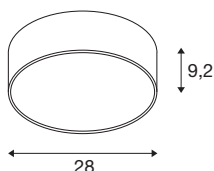

MEDO® PRO 30

wall- and ceiling-mounted light, round, 3000/4000K, 10W, trailing-edge phase, 110°, black

Our design classic MEDO® has a new high-output addition: the MEDO® PRO. It impresses with its service life of L80B10@50,000h, eligible energy efficiency from 120 lm/W and a higher indirect light component. Efficiency is also the order of the day when it comes to installation, which is particularly fast thanks to our EasyBase. The improved protection code IP50 and an outstanding CRI>90 colour reproduction index ensure exceptional quality. Two elegant casing colours and a CCT switch that enables you to choose between 3000 K and 4000 K lets you personalise your lighting situation. The MEDO® PRO is available as a DALI and phase version, additionally you have the choice between opal (UGR<25) and prismatic (UGR<19) glass. As your most demanding projects deserve only the best lighting.

TECHNICAL DATA

Item no.	1007290
Number of different light outlets	2
IP Code	IP 50
Impact resistance class	IK 02
Impact resistance	0.2 Joule
Assembly	Surface
Assembly details	Ceiling,Ceiling with Acc.,Wall
Dimmable	Yes
Dimming technology	trailing edge
Primary nominal voltage	220-240V ~50/60Hz
Secondary power / voltage	250 mA
Safety class	I
Wattage	10 W
Ambient temperature	25 °C
Minimum ambient temperature	-20 °C
Maximum ambient temperature	30 °C
Operating efficiency (LOR)	0,9
Number of luminaires at LS B16A	71
Number of luminaires at LS C16A	89
Level of inrush current	6.5 A
Duration of inrush current	40 µs
Stroboscopic effect (SVM)	0.4

Lumen	1350/1350 lm
Colour temperature	3000/4000 Kelvin
Beam angle	110 °
Color	black
CRI	90
UGR ≤	25
LXXBXX data	L80B10
Service life	50000 h
Risk Group	1
Height	9.2 cm
Diameter	28 cm
Net weight	1.5 kg
Gross weight	1.605 kg