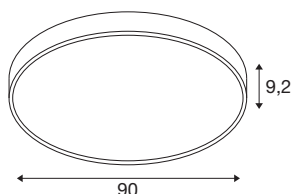

MEDO® PRO 90

ceiling-mounted light, round, 3000/4000K, 75W, DALI, Touch, 70°, UGR<19, DC, white

With MEDO® PRO DC, you benefit from all the technical advantages of the prismatic MEDO® PRO version with UGR<19. It is DALI controllable and impresses with its service life of L80B10@50,000h, eligible energy efficiency from 120 lm/W and a higher indirect light component. Efficiency is also the order of the day when it comes to installation, which is particularly fast thanks to our EasyBase. The improved protection code IP50 and an outstanding CRI>90 colour reproduction index ensure exceptional quality. Two elegant casing colours and a CCT switch that enables you to choose between 3000 K and 4000 K lets you personalise your lighting situation. In addition, you can be sure that the MEDO® PRO DC lights will continue to shine groundbreakingly even if the power supply fails, thanks to the integrated DC driver.

TECHNICAL DATA

Item no.	1006421
IP Code	IP 50
Impact resistance class	IK 02
Impact resistance	0.2 Joule
Assembly	Surface
Assembly details	Ceiling, Ceiling with Acc.
Dimmable	Yes
Dimming technology	DALI, Touch
Primary nominal voltage	220-240V ~50/60Hz
Secondary power / voltage	1000 mA
Safety class	I
Wattage	75 W
Ambient temperature	25 °C
Minimum ambient temperature	-25 °C
Maximum ambient temperature	45 °C
Network rated standby power	0.3 W
Number of luminaires at LS B16A	22
Number of luminaires at LS C16A	36
Level of inrush current	28 A
Duration of inrush current	165 µs
Stroboscopic effect (SVM)	0.05
Lumen	9400/9700 lm

Colour temperature	3000/4000 Kelvin
Beam angle	80 °
Color	white
CRI	90
UGR ≤	19
LXXBXX data	L80B10
Service life	50000 h
Risk Group	1
Height	9.2 cm
Diameter	90 cm
Net weight	9 kg
Gross weight	9.63 kg