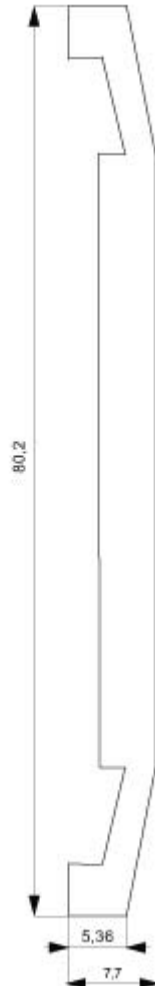

Further information

Siemens has decided to exit the Russian market (see here).

<https://press.siemens.com/global/en/pressrelease/siemens-wind-down-russian-business>

Siemens is working on the renewal of the current EAC certificates.

Please contact your local Siemens office on the status of validity of the EAC certification if you intend to import or offer to supply these products to an EAC relevant market (other than the sanctioned EAEU member states Russia or Belarus).

Information on the packaging

<https://support.industry.siemens.com/cs/ww/en/view/109813875>

Information- and Downloadcenter (Catalogs, Brochures,...)

<http://www.siemens.com/lowvoltage/catalogs>

Industry Mall (Online ordering system)

<https://mall.industry.siemens.com/mall/en/en/Catalog/product?mlfb=5TG2552-0>

Service&Support (Manuals, Certificates, Characteristics, FAQs,...)

<https://support.industry.siemens.com/cs/ww/en/ps/5TG2552-0>

Image database (product images, 2D dimension drawings, 3D models, device circuit diagrams, ...)

<http://www.automation.siemens.com/bilddb/cax_en.aspx?mlfb=5TG2552-0>

CAx-Online-Generator

<http://www.siemens.com/cax>

Tender specifications

<http://www.siemens.com/specifications>

last modified:

5/30/2022