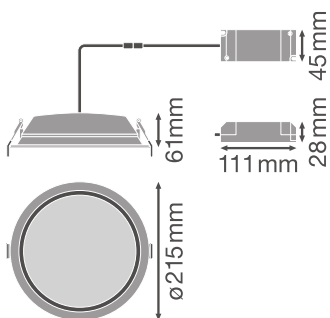

Product features

- Advanced applications with DALI light installations
- Diameter of required ceiling cut-out: 150 mm or 200 mm (depending on version)
- Type of protection: IP44

TECHNICAL DATA

Electrical data

Photometrical data

Luminous flux	2370 lm
Luminous efficacy	95 lm/W
Color temperature	6500 K
Light color (designation)	Cool Daylight
Color rendering index Ra	> 80
Standard deviation of color matching	≤ 6 sdc _m
Luminous intensity	-
Flickering metric (Pst LM)	-
Stroboscope effect metric (SVM)	-
Photobiological safety group acc. to EN62778	RG0
Photobiological safety group acc. to EN62471	RG0
Beam angle	100 °

LDC typ cone

LDC typ polar

Dimensions & Weight

Diameter	215.00 mm
Height	61.00 mm
Product weight	600.00 g

Materials & Colors

Product color	White
---------------	-------

Housing color	White
Body material	Aluminum
Cover material	Polymethylmethacrylate (PMMA)
Glow Wire Test according to IEC 60695-2-12	650 °C
Mercury content	0.0 mg

Application & Mounting

Ambient temperature range	-20...+45 °C
Type of connection	Screwless terminal, 5-Pole
Type of protection	IP44/IP20
Protection class IK (shock resistance)	IK02
Dimmable	Yes
Type of dimming	DALI
Mounting type	Recessed
Mounting location	Ceiling
Application environment	Indoor
Mounting diameter	200 mm
Mounting depth	120 mm
LED module replaceable	Not replaceable
With light source	Yes