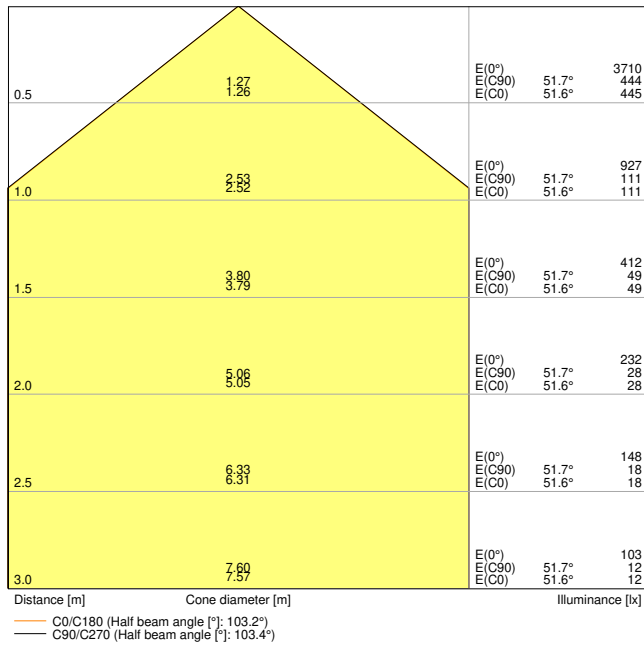

Product features

- Advanced applications with DALI light installations
- Diameter of required ceiling cut-out: 150 mm or 200 mm (depending on version)
- Type of protection: IP44

TECHNICAL DATA

Electrical data

Photometrical data

Luminous flux	2370 lm
Luminous efficacy	95 lm/W
Color temperature	6500 K
Light color (designation)	Cool Daylight
Color rendering index Ra	> 80
Standard deviation of color matching	≤ 6 sdc _m
Luminous intensity	-
Flickering metric (Pst LM)	-
Stroboscope effect metric (SVM)	-
Photobiological safety group acc. to EN62778	RG0
Photobiological safety group acc. to EN62471	RG0
Beam angle	100 °

LDC typ cone

LDC typ polar

Dimensions & Weight

Diameter	215.00 mm
Height	61.00 mm
Product weight	600.00 g

Materials & Colors

Product color	White
---------------	-------

Housing color	White
Body material	Aluminum
Cover material	Polymethylmethacrylate (PMMA)
Glow Wire Test according to IEC 60695-2-12	650 °C
Mercury content	0.0 mg