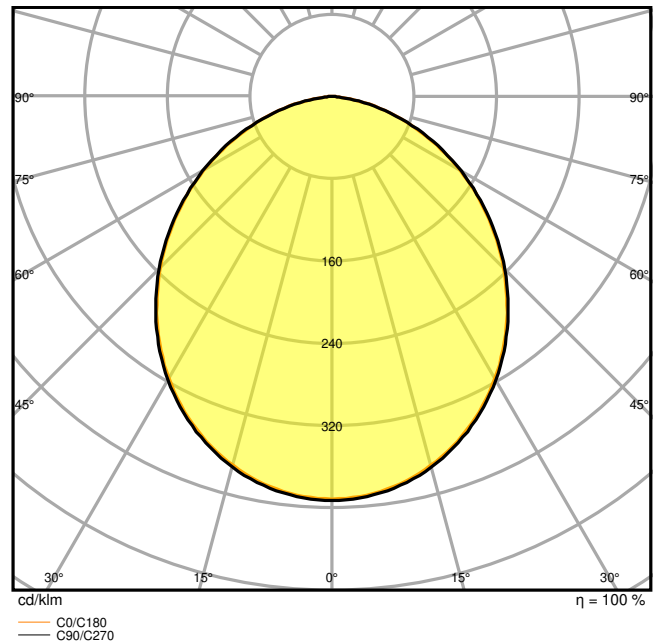

Photometrical data

Luminous flux	2370 lm
Luminous efficacy	95 lm/W
Color temperature	6500 K
Light color (designation)	Cool Daylight
Color rendering index Ra	> 80
Standard deviation of color matching	≤ 6 sdc _m
Luminous intensity	-
Flickering metric (Pst LM)	-
Stroboscope effect metric (SVM)	-
Photobiological safety group acc. to EN62778	RG0
Photobiological safety group acc. to EN62471	RG0
Beam angle	100 °

LDC typ cone

LDC typ polar

Dimensions & Weight

Diameter	215.00 mm
Height	61.00 mm
Product weight	600.00 g

Materials & Colors

Product color	White
---------------	-------

Housing color	White
Body material	Aluminum
Cover material	Polymethylmethacrylate (PMMA)
Glow Wire Test according to IEC 60695-2-12	650 °C
Mercury content	0.0 mg