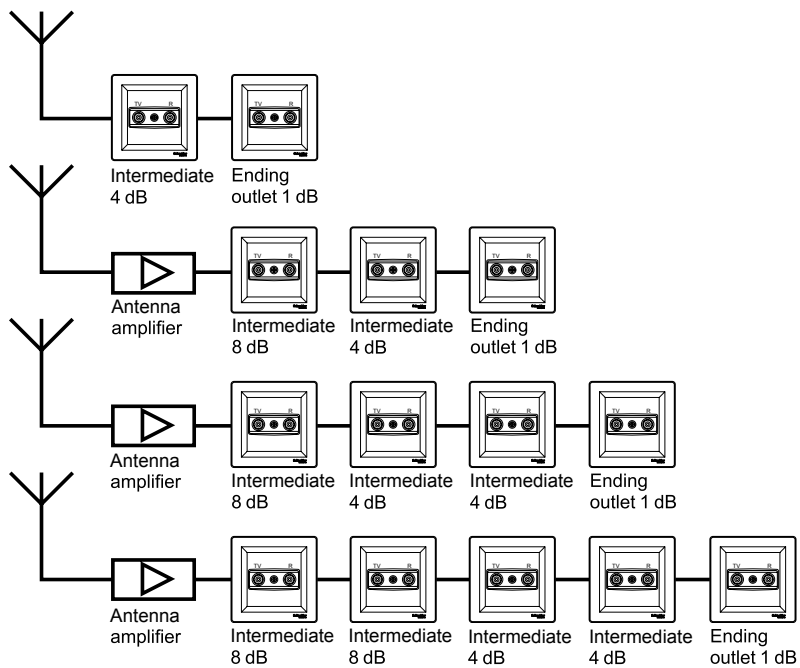

Linear installation inserts intermediate 4 dB, 8 dB and end of line 1 dB (always in the end)