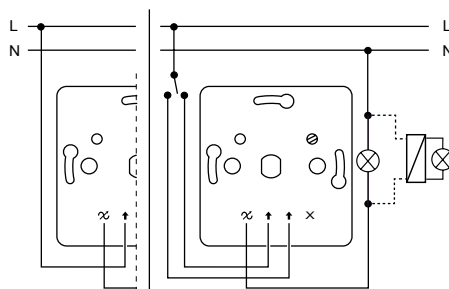

Two-way switch – EPH660012x