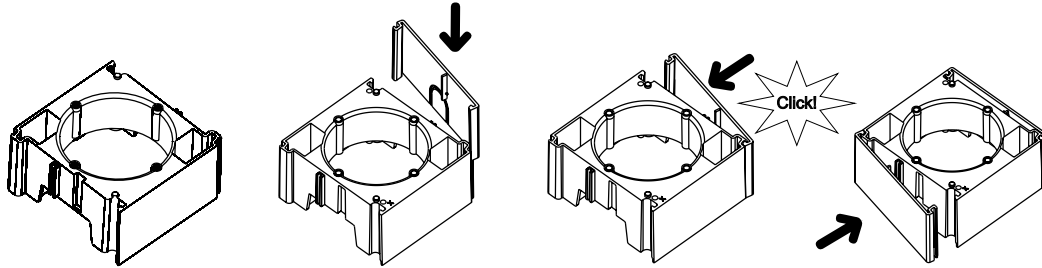

1 gang mounting

(EPH610012x)