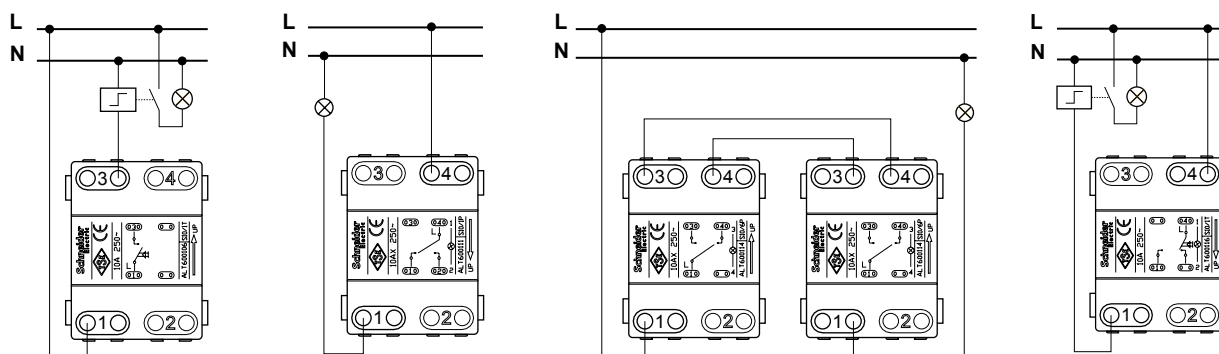

Input holes are funnel-shaped to guide wires right to the terminal.

- Because outlet terminals are aligned, all wires can be cut to the same length at once.
- Outlets feature pre-opened terminals.

Mounting plates feature alignment slots to fine tune the position of each unit for a perfect finish.

The Asfora range delivers the quality design and manufacturing you expect from Schneider Electric.

Connection examples

One-way switch

2 two-way switches

2 two-way switches + 1 intermediate switch

2-pole switch

2 two-way switches + 1 double two-way switch acting on two different loads

Two circuit switch

Push-button

One-way switch with locator lamp

2 two-way switches with locator lamps

Push-button with locator lamp