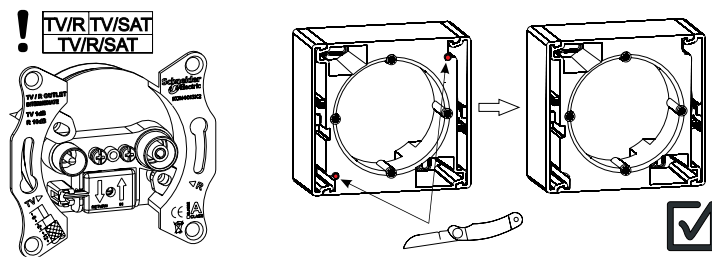

Only one of the outlets in "Ending TV / R outlet" can also be used as individual one.

Only the cable connected outlet in "Individual TV / SAT outlet" can be used as ending one in linear installation.

TV/R applications

Linear installation inserts intermediate 4 dB, 8 dB and end of line 1 dB (always in the end)

1 gang mounting

(EPH610012x)

Multi-gang mounting

(EPH610012x + EPH610022x)

Mounting with TV/R, TV/SAT, TV/R/SAT outlets

Technical information

Dimensions

A: Embedding depth
B: Depth

Ref.	A: (mm)	B: (mm)
EPH010012x	27	42
EPH010022x	27	42
EPH010032x	27	42
EPH020012x	27	42
EPH020032x	27	42
EPH030012x	27	42
EPH030032x	27	42
EPH040012x	27	42
EPH040032x	27	42
EPH040042x	27	42
EPH050012x	27	42
EPH050032x	27	42
EPH060012x	27	42
EPH060032x	27	42
EPH070012x	27	42
EPH080012x	27	42
EPH080032x	27	42
EPH090012x	27	42
EPH110012x	27	42
EPH110032x	27	42