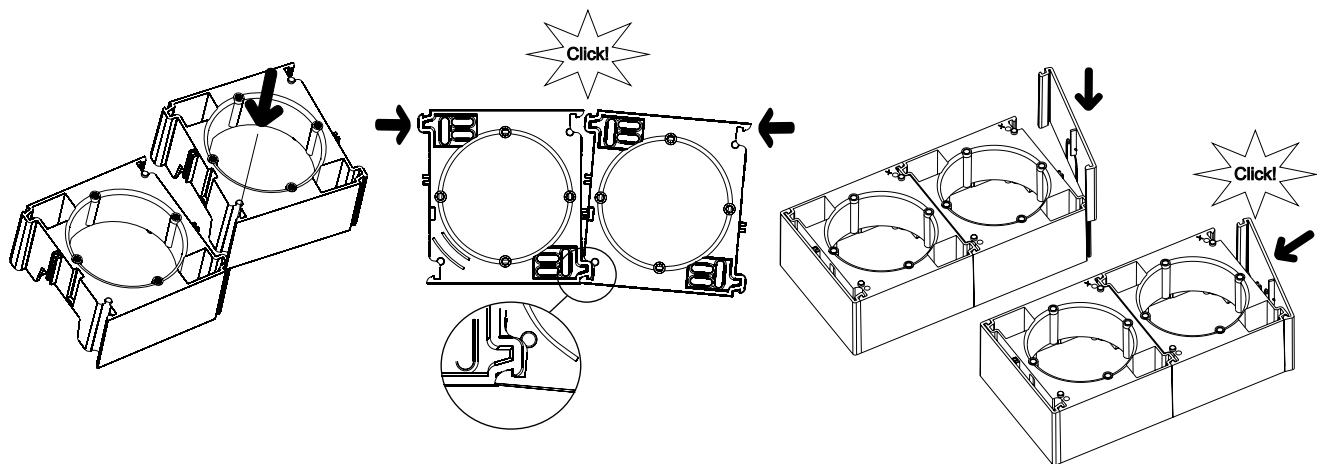

Linear installation inserts intermediate 4 dB, 8 dB and end of line 1 dB (always in the end)

1 gang mounting

(EPH610012x)

Multi-gang mounting

(EPH610012x + EPH610022x)

Mounting with TV/R, TV/SAT, TV/R/SAT outlets

Technical information

Dimensions

A: Embedding depth
B: Depth

Ref.	A: (mm)	B: (mm)
EPH010012x	27	42
EPH010022x	27	42
EPH010032x	27	42
EPH020012x	27	42
EPH020032x	27	42
EPH030012x	27	42
EPH030032x	27	42
EPH040012x	27	42
EPH040032x	27	42
EPH040042x	27	42
EPH050012x	27	42
EPH050032x	27	42
EPH060012x	27	42
EPH060032x	27	42
EPH070012x	27	42
EPH080012x	27	42
EPH080032x	27	42
EPH090012x	27	42
EPH110012x	27	42
EPH110032x	27	42