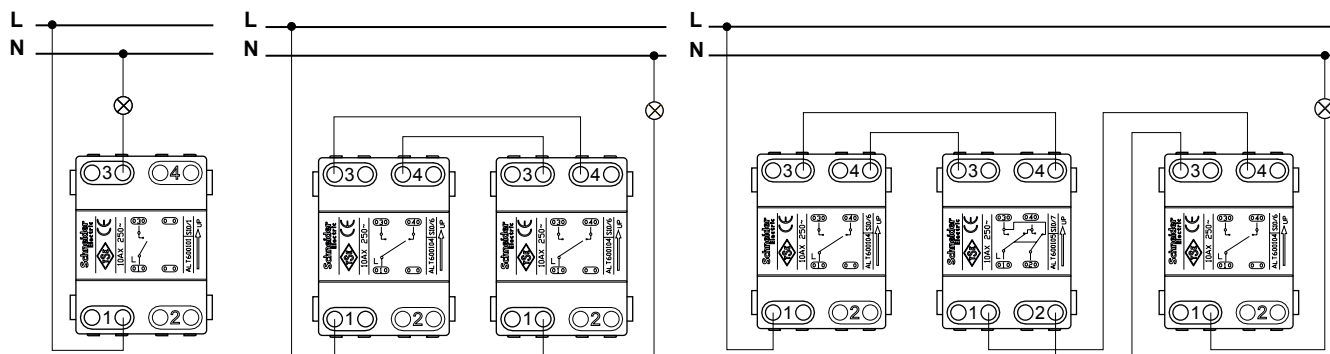

Connection examples

One-way switch

2 two-way switches

2 two-way switches + 1 intermediate switch