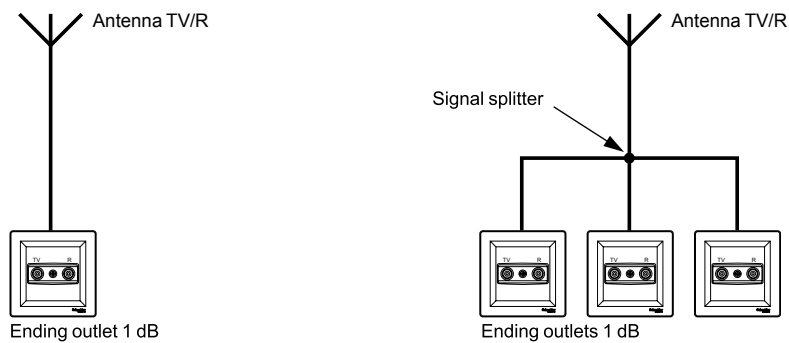

TV/R applications