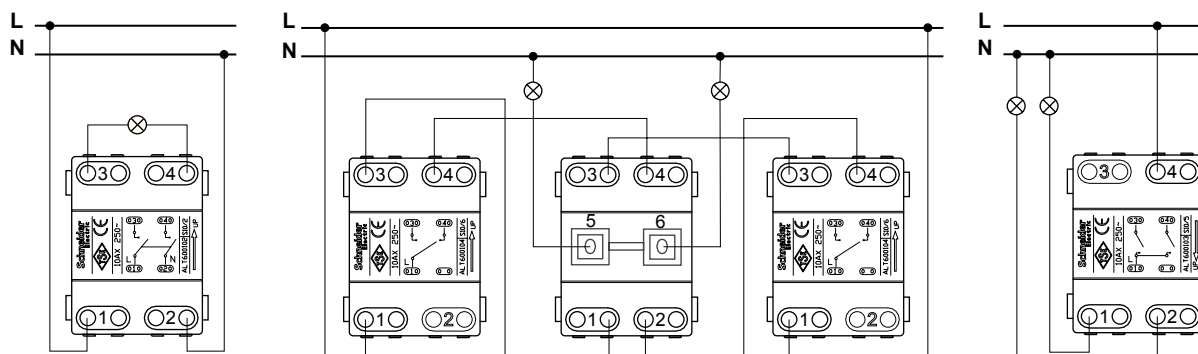

The Asfora range delivers the quality design and manufacturing you expect from Schneider Electric.

Connection examples

One-way switch

2 two-way switches

2 two-way switches + 1 intermediate switch

2-pole switch

2 two-way switches + 1 double two-way switch acting on two different loads

Two circuit switch

Push-button

One-way switch with locator lamp

2 two-way switches with locator lamps

Push-button with locator lamp