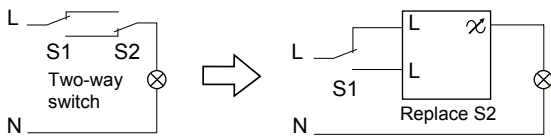

Connections

Two-way switches – EPH640012x - EPH650012x

Two-way switch – EPH660012x

Substitution examples

Technical information

Antenna outlets

Type		TV			TV-R		
		Intermediate 1 dB	Intermediate 4 dB	Intermediate 8 dB	Ending 1 dB	Intermediate 4 dB	Intermediate 8 dB
Ref. white		EPH3200121	EPH3200221	EPH3200321	EPH3300121	EPH3300221	EPH3300321
Ref. cream		EPH3200123	EPH3200223	EPH3200323	EPH3300123	EPH3300223	EPH3300323
Loss		1	4	8	1	4	8
Operating Frequency	SAT	MHz	-	-	-	-	-
	TV/VHF		5-862	5-862	5-862	118-470	118-470
	TV/UHF		5-862	5-862	5-862	470-830	470-830
	R		-	-	-	10-108	10-108
Pass through attenuation	SAT	dB	-	-	-	-	-
	TV/VHF		1	4	8	1.5	3.7
	TV/UHF		1	4	8	2.8	4.6
	R		-	-	-	11.1	9.3
Outlet attenuation		dB	1	4	8	0.5	0.5
DC Current			-	-	-	-	-
Outlets/line			-	-	-	1	4