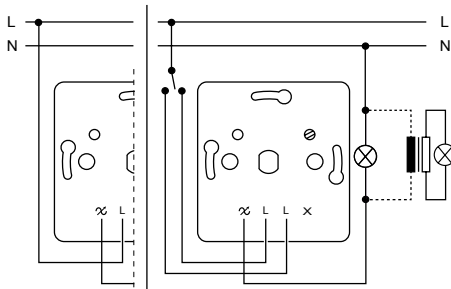

Technical information

Dimmers

Rotary electronic dimmer

Installation

You must reduce the maximum allowed load due to the decreased heat dissipation when the device is not mounted into a single standard flushmounted mounting box.

Load reduction by	Mounted in cavity walls *	Several installed together in combination *	In 1-gang or 2-gang surface-mounted housing	In 3-gang surface-mounted housing
25 %	■	■		
30 %			■	
50 %				■

* If several factors apply, add the load reductions together.

Connections

Two-way switches – EPH640012x - EPH650012x