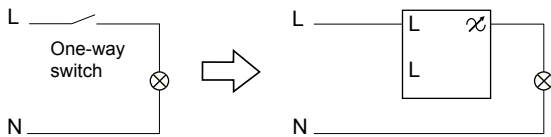

Connections

Two-way switches – EPH640012x - EPH650012x

Two-way switch – EPH660012x

Substitution examples

Technical information

Antenna outlets

Type		TV			TV-R		
		Intermediate 1 dB	Intermediate 4 dB	Intermediate 8 dB	Ending 1 dB	Intermediate 4 dB	Intermediate 8 dB
Ref. white		EPH3200121	EPH3200221	EPH3200321	EPH3300121	EPH3300221	EPH3300321
Ref. cream		EPH3200123	EPH3200223	EPH3200323	EPH3300123	EPH3300223	EPH3300323
Loss		1	4	8	1	4	8
Operating Frequency	SAT	MHz	-	-	-	-	-
	TV/VHF		5-862	5-862	5-862	118-470	118-470
	TV/UHF		5-862	5-862	5-862	470-830	470-830
	R		-	-	-	10-108	10-108
Pass through attenuation	SAT	dB	-	-	-	-	-
	TV/VHF		1	4	8	1.5	3.7
	TV/UHF		1	4	8	2.8	4.6
	R		-	-	-	11.1	9.3
Outlet attenuation		dB	1	4	8	0.5	0.5
DC Current			-	-	-	-	-
Outlets/line			-	-	-	1	4