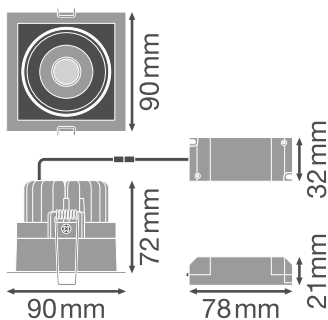

### Photometrical data

Luminous flux	650 lm
Luminous efficacy	90 lm/W
Color temperature	3000 K
Light color (designation)	Warm White
Color rendering index Ra	> 80
Standard deviation of color matching	$\leq 4$ sdc <sub>m</sub>
Luminous intensity	-
Low flicker	Yes
Flickering metric (Pst LM)	-
Stroboscope effect metric (SVM)	-
Photobiological safety group acc. to EN62778	RG0
Photobiological safety group acc. to EN62471	RG0
Beam angle	36 °

### Dimensions & Weight

Length	90.00 mm
Width	90.00 mm
Height	72.00 mm
Product weight	230.00 g

### Application & Mounting

Ambient temperature range	-10...+40 °C
Type of connection	Screw terminal, 2-Pole (L,N)
Type of protection	IP20
Protection class IK (shock resistance)	IK03
Dimmable	No
Mounting type	Recessed
Mounting location	Ceiling
Application environment	Indoor
Mounting length	83 mm
Mounting width	83 mm
Mounting depth	90 mm
Adjustable	Yes
LED module replaceable	Not replaceable
With light source	Yes