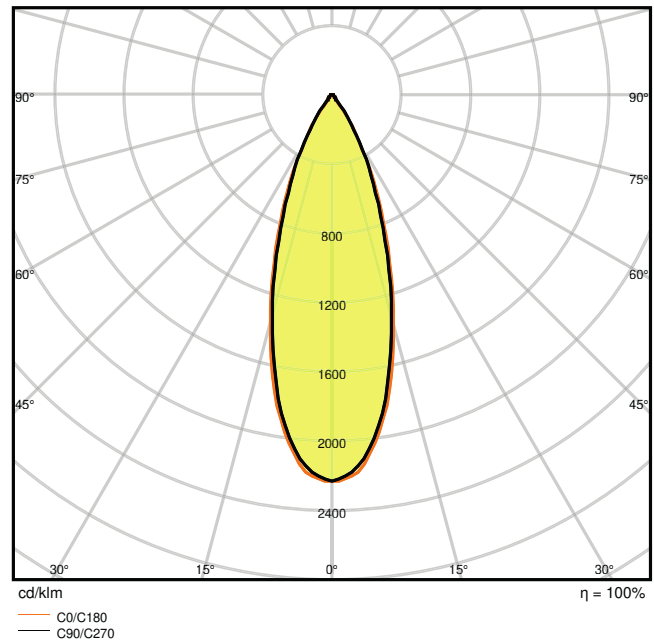

LDC typ polar