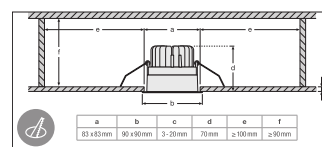

Product code	Packaging unit (Pieces/Unit)	Dimensions (length x width x height)	Gross weight	Volume
4058075114067	Folding box 1	105 mm x 110 mm x 115 mm	265.00 g	1.33 dm³
4058075114074	Shipping box 6	345 mm x 115 mm x 245 mm	1795.00 g	9.72 dm³

The mentioned product code describes the smallest quantity unit which can be ordered. One shipping unit can contain one or more single products. When placing an order, for the quantity please enter single or multiples of a shipping unit.

ADDITIONAL CATALOG INFORMATION

References / Links

- For Guarantee see www.ledvance.com/guarantee

DISCLAIMER

Subject to change without notice. Errors and omission excepted. Always make sure to use the most recent release.