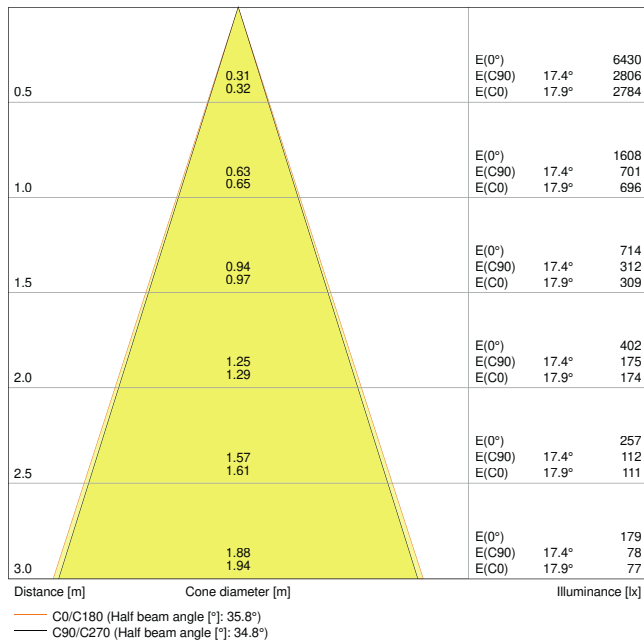

### Product features

- Adjustable tilt angle: +/- 20°
- Initial color consistency:  $\leq 4$  SDCM

- Lens material: PMMA

### Photometrical data

Luminous flux	650 lm
Luminous efficacy	90 lm/W
Color temperature	3000 K
Light color (designation)	Warm White
Color rendering index Ra	> 80
Standard deviation of color matching	$\leq 4$ sdc <sub>m</sub>
Luminous intensity	-
Low flicker	Yes
Flickering metric (Pst LM)	-
Stroboscope effect metric (SVM)	-
Photobiological safety group acc. to EN62778	RG0
Photobiological safety group acc. to EN62471	RG0
Beam angle	36 °

### Dimensions & Weight

Length	90.00 mm
Width	90.00 mm
Height	72.00 mm
Product weight	230.00 g