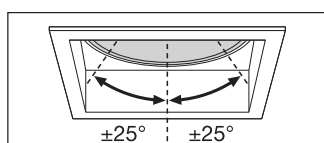

Product code	Packaging unit (Pieces/Unit)	Dimensions (length x width x height)	Gross weight	Volume
4058075114067	Folding box 1	105 mm x 110 mm x 115 mm	265.00 g	1.33 dm³
4058075114074	Shipping box 6	345 mm x 115 mm x 245 mm	1795.00 g	9.72 dm³

The mentioned product code describes the smallest quantity unit which can be ordered. One shipping unit can contain one or more single products. When placing an order, for the quantity please enter single or multiples of a shipping unit.

ADDITIONAL CATALOG INFORMATION

References / Links

- For Guarantee see www.ledvance.com/guarantee

DISCLAIMER

Subject to change without notice. Errors and omission excepted. Always make sure to use the most recent release.