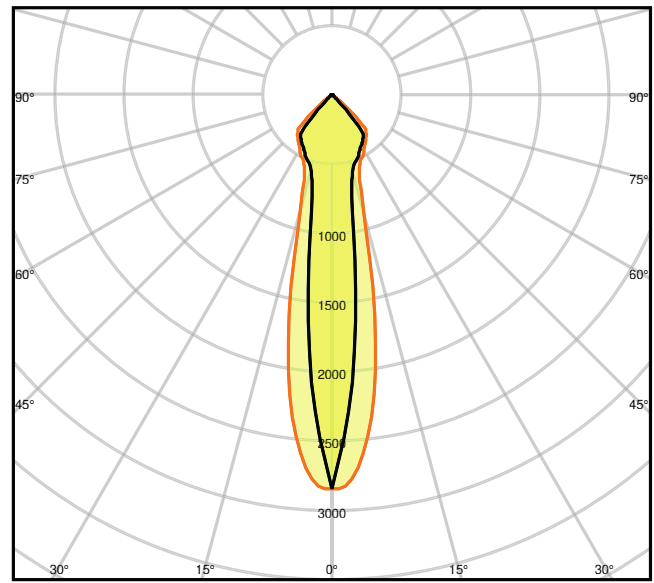

Product features

- Large faceted reflector for high light output
- Beam angle: 24°

- Rotation angle: 0°...350°, tilt angle: 0°...35°
- Diameter of required ceiling cut out: 165...170 mm

TECHNICAL DATA

Electrical data

Photometrical data

Luminous flux	3350 lm
Luminous efficacy	95 lm/W
Color temperature	3000 K
Light color (designation)	Warm White
Color rendering index Ra	> 80
Standard deviation of color matching	< 5 sdc _m
Luminous intensity	-
Low flicker	Yes
Flickering metric (Pst LM)	-
Stroboscope effect metric (SVM)	-
Photobiological safety group acc. to EN62778	RG1
Beam angle	24 °

LDC typ cone

LDC typ polar

Dimensions & Weight

Diameter	180.00 mm
Height	129.00 mm
Product weight	1126.00 g

Materials & Colors

Product color	White
Housing color	White

Body material	Aluminum
Cover material	Polymethylmethacrylate (PMMA)
Glow Wire Test according to IEC 60695-2-12	650 °C
Mercury content	0.0 mg