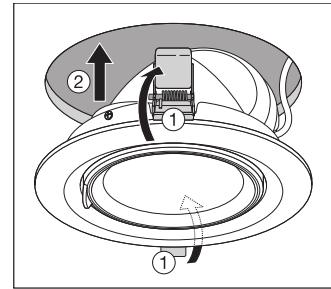

Product code	Packaging unit (Pieces/Unit)	Dimensions (length x width x height)	Gross weight	Volume
4058075104020	Folding box 1	200 mm x 200 mm x 150 mm	1204.00 g	6.00 dm³
4058075104037	Shipping box 4	415 mm x 215 mm x 320 mm	5560.00 g	28.55 dm³

The mentioned product code describes the smallest quantity unit which can be ordered. One shipping unit can contain one or more single products. When placing an order, for the quantity please enter single or multiples of a shipping unit.

ADDITIONAL CATALOG INFORMATION

References / Links

- For Guarantee see www.ledvance.com/guarantee

DISCLAIMER

Subject to change without notice. Errors and omission excepted. Always make sure to use the most recent release.