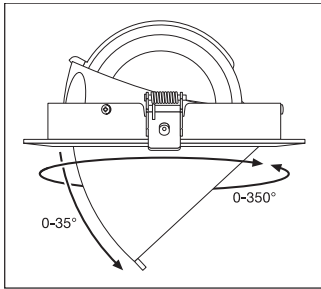

Product code	Packaging unit (Pieces/Unit)	Dimensions (length x width x height)	Gross weight	Volume
4058075104020	Folding box 1	200 mm x 200 mm x 150 mm	1204.00 g	6.00 dm³
4058075104037	Shipping box 4	415 mm x 215 mm x 320 mm	5560.00 g	28.55 dm³

The mentioned product code describes the smallest quantity unit which can be ordered. One shipping unit can contain one or more single products. When placing an order, for the quantity please enter single or multiples of a shipping unit.

ADDITIONAL CATALOG INFORMATION

References / Links

- For Guarantee see www.ledvance.com/guarantee

DISCLAIMER

Subject to change without notice. Errors and omission excepted. Always make sure to use the most recent release.