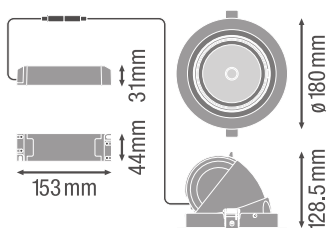

Product features

- Large faceted reflector for high light output
- Beam angle: 24°

- Rotation angle: 0°...350°, tilt angle: 0°...35°
- Diameter of required ceiling cut out: 165...170 mm

TECHNICAL DATA

Electrical data

Photometrical data

Luminous flux	3350 lm
Luminous efficacy	95 lm/W
Color temperature	3000 K
Light color (designation)	Warm White
Color rendering index Ra	> 80
Standard deviation of color matching	< 5 sdc _m
Luminous intensity	-
Low flicker	Yes
Flickering metric (Pst LM)	-
Stroboscope effect metric (SVM)	-
Photobiological safety group acc. to EN62778	RG1
Beam angle	24 °

LDC typ cone

LDC typ polar

Dimensions & Weight

Diameter	180.00 mm
Height	129.00 mm
Product weight	1126.00 g

Materials & Colors

Product color	White
Housing color	White

Body material	Aluminum
Cover material	Polymethylmethacrylate (PMMA)
Glow Wire Test according to IEC 60695-2-12	650 °C
Mercury content	0.0 mg

Application & Mounting

Ambient temperature range	-20...+45 °C
Type of connection	Screw terminal, 2-Pole (L,N)
Type of protection	IP20
Protection class IK (shock resistance)	IK03
Dimmable	No
Mounting type	Recessed
Mounting location	Ceiling
Application environment	Indoor
Mounting diameter	170 mm
Mounting depth	150 mm
Adjustable	Yes
LED module replaceable	Not replaceable
With light source	Yes