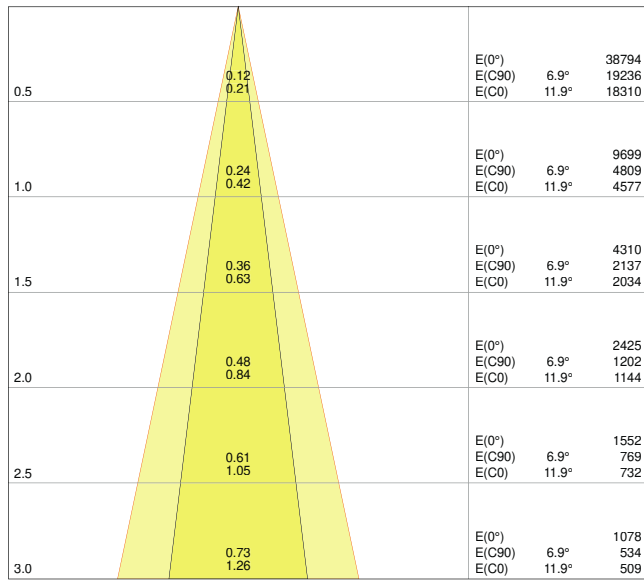

Product features

- Large faceted reflector for high light output
- Beam angle: 24°

- Rotation angle: 0°...350°, tilt angle: 0°...35°
- Diameter of required ceiling cut out: 165...170 mm

TECHNICAL DATA

Electrical data

Photometrical data

Luminous flux	3350 lm
Luminous efficacy	95 lm/W
Color temperature	3000 K
Light color (designation)	Warm White
Color rendering index Ra	> 80
Standard deviation of color matching	< 5 sdc _m
Luminous intensity	-
Low flicker	Yes
Flickering metric (Pst LM)	-
Stroboscope effect metric (SVM)	-
Photobiological safety group acc. to EN62778	RG1
Beam angle	24 °

LDC typ cone

LDC typ polar

Dimensions & Weight

Diameter	180.00 mm
Height	129.00 mm
Product weight	1126.00 g

Materials & Colors

Product color	White
Housing color	White

Body material	Aluminum
Cover material	Polymethylmethacrylate (PMMA)
Glow Wire Test according to IEC 60695-2-12	650 °C
Mercury content	0.0 mg