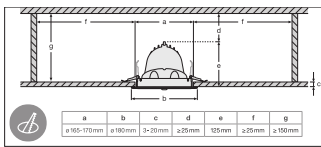

Product code	Packaging unit (Pieces/Unit)	Dimensions (length x width x height)	Gross weight	Volume
4058075104020	Folding box 1	200 mm x 200 mm x 150 mm	1204.00 g	6.00 dm³
4058075104037	Shipping box 4	415 mm x 215 mm x 320 mm	5560.00 g	28.55 dm³

The mentioned product code describes the smallest quantity unit which can be ordered. One shipping unit can contain one or more single products. When placing an order, for the quantity please enter single or multiples of a shipping unit.

ADDITIONAL CATALOG INFORMATION

References / Links

- For Guarantee see www.ledvance.com/guarantee

DISCLAIMER

Subject to change without notice. Errors and omission excepted. Always make sure to use the most recent release.