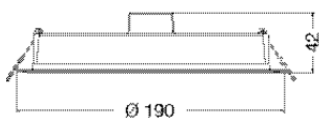

Photometrical data

Luminous flux	1800 lm
Luminous efficacy	100 lm/W
Color temperature	3000 K
Light color (designation)	Warm White
Color rendering index Ra	> 80
Standard deviation of color matching	< 6 sdc _m
Low flicker	Yes
Photobiological safety group acc. to EN62778	RG0
Photobiological safety group acc. to EN62471	RG0
Beam angle	100 °

LDC typ cone

LDC typ polar

Dimensions & Weight

Diameter	190.00 mm
Height	42.00 mm
Product weight	197.00 g

Materials & Colors

Product color	White
Housing color	White
Body material	Polycarbonate (PC)
Cover material	Polycarbonate (PC)
Light emitting surface material	Polycarbonate (PC)
Glow Wire Test according to IEC 60695-2-12	650 °C
Mercury content	0.0 mg