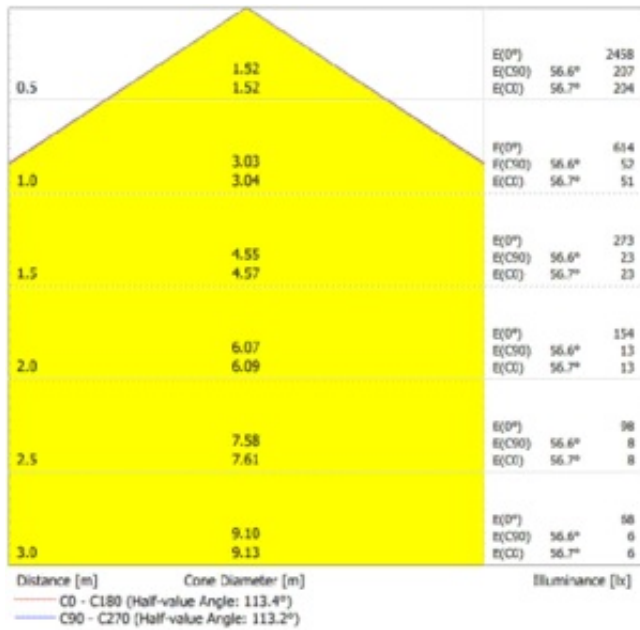

Product benefits

- High luminous efficacy
- Very homogenous light
- Simple installation thanks to integrated driver

Product features

- Type of protection: IP44
- Luminous efficacy: 100 lm/W

TECHNICAL DATA**Electrical data**

Photometrical data

Luminous flux	1800 lm
Luminous efficacy	100 lm/W
Color temperature	3000 K
Light color (designation)	Warm White
Color rendering index Ra	> 80
Standard deviation of color matching	< 6 sdc _m
Low flicker	Yes
Photobiological safety group acc. to EN62778	RG0
Photobiological safety group acc. to EN62471	RG0
Beam angle	100 °

LDC typ cone

LDC typ polar

Dimensions & Weight

Diameter	190.00 mm
Height	42.00 mm
Product weight	197.00 g

Materials & Colors

Product color	White
Housing color	White
Body material	Polycarbonate (PC)
Cover material	Polycarbonate (PC)
Light emitting surface material	Polycarbonate (PC)
Glow Wire Test according to IEC 60695-2-12	650 °C
Mercury content	0.0 mg