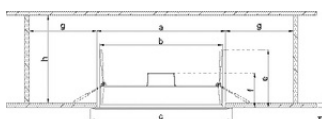

CAD/BIM files	
	BIM_Revit_3D
	CAD_STEP_3D
Tender texts	
	Tender documents

LOGISTICAL DATA

Product code	Packaging unit (Pieces/Unit)	Dimensions (length x width x height)	Gross weight	Volume
4058075703124	Folding box 1	195 mm x 51 mm x 195 mm	241.00 g	1.94 dm³
4058075703131	Shipping box 10	400 mm x 269 mm x 211 mm	2808.00 g	22.70 dm³

The mentioned product code describes the smallest quantity unit which can be ordered. One shipping unit can contain one or more single products. When placing an order, for the quantity please enter single or multiples of a shipping unit.

ADDITIONAL CATALOG INFORMATION

Model	a [mm]	b [mm]	c [mm]	d [mm]	e [mm]	f [mm]	g [mm]	h [mm]
DL IP44 DN190	175	158	190	125	65	40	100	170
DL IP44 DN116	100	90	116	125	65	40	100	170
DL IP44 DN165	100	140	165	125	65	40	100	170
DL IP44 DN190	116	105	190	125	65	40	100	170
DL IP44 DN216	200	194	216	125	65	40	160	170

DISCLAIMER

Subject to change without notice. Errors and omission excepted. Always make sure to use the most recent release.