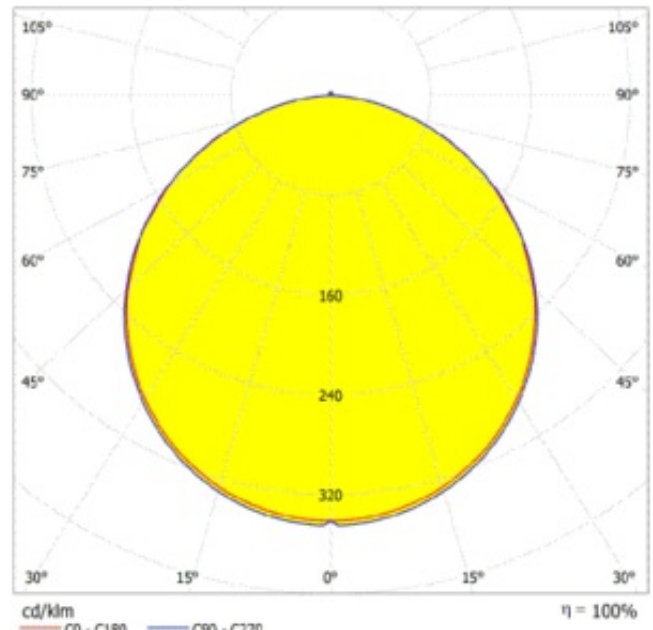

Product benefits

- High luminous efficacy
- Very homogenous light
- Simple installation thanks to integrated driver

Product features

- Type of protection: IP44
- Luminous efficacy: 100 lm/W

TECHNICAL DATA**Electrical data**

Photometrical data

Luminous flux	1800 lm
Luminous efficacy	100 lm/W
Color temperature	3000 K
Light color (designation)	Warm White
Color rendering index Ra	> 80
Standard deviation of color matching	< 6 sdc _m
Low flicker	Yes
Photobiological safety group acc. to EN62778	RG0
Photobiological safety group acc. to EN62471	RG0
Beam angle	100 °

LDC typ cone

LDC typ polar

Dimensions & Weight

Diameter	190.00 mm
Height	42.00 mm
Product weight	197.00 g

Materials & Colors

Product color	White
Housing color	White
Body material	Polycarbonate (PC)
Cover material	Polycarbonate (PC)
Light emitting surface material	Polycarbonate (PC)
Glow Wire Test according to IEC 60695-2-12	650 °C
Mercury content	0.0 mg