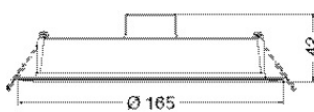

Photometrical data

Luminous flux	1300 lm
Luminous efficacy	100 lm/W
Color temperature	6500 K
Light color (designation)	Cool Daylight
Color rendering index Ra	> 80
Standard deviation of color matching	< 6 sdc _m
Low flicker	Yes
Photobiological safety group acc. to EN62778	RG0
Photobiological safety group acc. to EN62471	RG0
Beam angle	100 °

LDC typ cone

LDC typ polar

Dimensions & Weight

Diameter	165.00 mm
Height	42.00 mm
Product weight	140.00 g

Materials & Colors

Product color	White
Housing color	White
Body material	Polycarbonate (PC)
Cover material	Polycarbonate (PC)
Light emitting surface material	Polycarbonate (PC)
Glow Wire Test according to IEC 60695-2-12	650 °C
Mercury content	0.0 mg