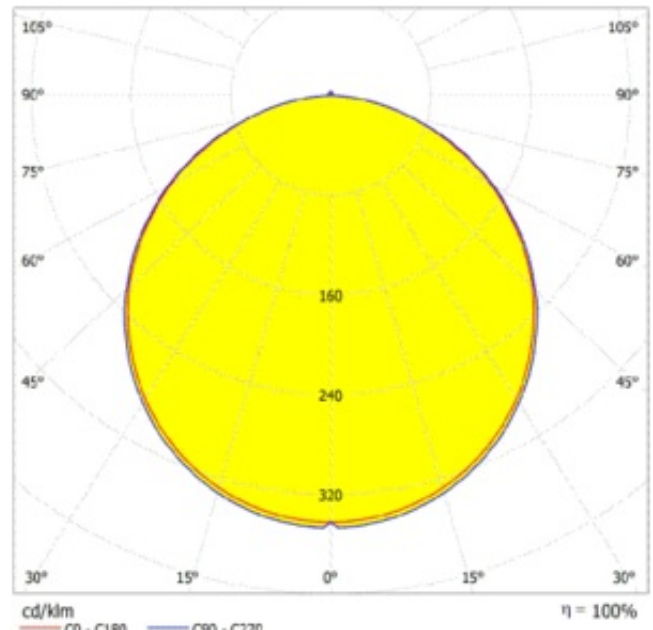

Product benefits

- High luminous efficacy
- Very homogenous light
- Simple installation thanks to integrated driver

Product features

- Type of protection: IP44
- Luminous efficacy: 100 lm/W

TECHNICAL DATA**Electrical data**

Photometrical data

Luminous flux	1300 lm
Luminous efficacy	100 lm/W
Color temperature	6500 K
Light color (designation)	Cool Daylight
Color rendering index Ra	> 80
Standard deviation of color matching	< 6 sdc _m
Low flicker	Yes
Photobiological safety group acc. to EN62778	RG0
Photobiological safety group acc. to EN62471	RG0
Beam angle	100 °

LDC typ cone

LDC typ polar

Dimensions & Weight

Diameter	165.00 mm
Height	42.00 mm
Product weight	140.00 g

Materials & Colors

Product color	White
Housing color	White
Body material	Polycarbonate (PC)
Cover material	Polycarbonate (PC)
Light emitting surface material	Polycarbonate (PC)
Glow Wire Test according to IEC 60695-2-12	650 °C
Mercury content	0.0 mg