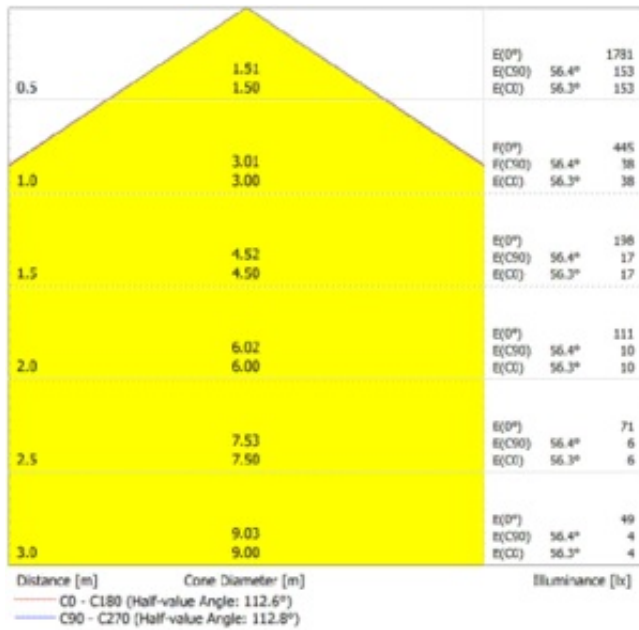

Product benefits

- High luminous efficacy
- Very homogenous light
- Simple installation thanks to integrated driver

Product features

- Type of protection: IP44
- Luminous efficacy: 100 lm/W

TECHNICAL DATA**Electrical data**

Photometrical data

Luminous flux	1300 lm
Luminous efficacy	100 lm/W
Color temperature	6500 K
Light color (designation)	Cool Daylight
Color rendering index Ra	> 80
Standard deviation of color matching	< 6 sdc _m
Low flicker	Yes
Photobiological safety group acc. to EN62778	RG0
Photobiological safety group acc. to EN62471	RG0
Beam angle	100 °

LDC typ cone

LDC typ polar

Dimensions & Weight

Diameter	165.00 mm
Height	42.00 mm
Product weight	140.00 g

Materials & Colors

Product color	White
Housing color	White
Body material	Polycarbonate (PC)
Cover material	Polycarbonate (PC)
Light emitting surface material	Polycarbonate (PC)
Glow Wire Test according to IEC 60695-2-12	650 °C
Mercury content	0.0 mg