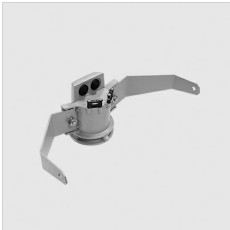

### Description

LED floodlight for indoor and outdoor, comprising:

- Die-cast aluminium housing, polyester powder coat finish ISO 9227/12944 - ISO 9223 (C5)
- Extra clear, toughened, flat glass diffuser
- High-performance polished, oxidised, iridescence-free, aluminium reflector (Al 99.99)
- Anti-ageing custom moulded silicone sealing gasket(s)
- Cable gland M20x1.5 for cables  $\varnothing$  10-  $\varnothing$  14 mm
- High asymmetrical distributions low-glare optic options available (A50/W versions)
- Stainless steel locking hardware
- Fully integrated stainless steel aluminium spring clips
- Powder-coated steel tiltable bracket
- Openable and maintainable luminaire (future-proof)
- Dimmable ballast available. Consult factory
- Other colour temperatures (CCT) and colour rendering index (CRI) options available. Consult factory
- For integral surge protection device (SPD) against mains overvoltages up to 10 kV (CM/DM) consult factory
- Photometric data measure according to UNI EN 13032-4 and IES LM-79-08
- Design by GIORGIO LODI

### GUELL 2

14173502  
Protective grid GUELL 2

14174220  
Connection box IP 66

14173394  
Wall support 500 mm/19.69" GUELL  
1/2  
  
Metallic grey

14173494  
Wall support 1000 mm/39.37" GUELL  
1/2  
  
Metallic grey

14174094  
Single pole top support GUELL 2  
  
Metallic grey

14174194  
Double pole top support GUELL 2  
  
Metallic grey

14460594  
Reinforcing bracket GUELL 2 in  
painted steel. Used to fasten the  
floodlight with a single screw in the  
centre of the bracket  
  
Metallic grey