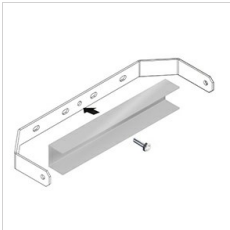

### Description

LED floodlight for indoor and outdoor, comprising:

- Die-cast aluminium housing, polyester powder coat finish ISO 9227/12944 - ISO 9223 (C5)
- Extra clear, toughened, flat glass diffuser
- High-performance polished, oxidised, iridescence-free, aluminium reflector (Al 99.99)
- Anti-ageing custom moulded silicone sealing gasket(s)
- Cable gland M20x1.5 for cables  $\varnothing$  10-  $\varnothing$  14 mm
- High asymmetrical distributions low-glare optic options available (A50/W versions)
- Stainless steel locking hardware
- Fully integrated stainless steel aluminium spring clips
- Powder-coated steel tiltable bracket
- Openable and maintainable luminaire (future-proof)
- Dimmable ballast available. Consult factory
- Other colour temperatures (CCT) and colour rendering index (CRI) options available. Consult factory
- For integral surge protection device (SPD) against mains overvoltages up to 10 kV (CM/DM) consult factory
- Photometric data measure according to UNI EN 13032-4 and IES LM-79-08
- Design by GIORGIO LODI

### GUELL 2

14173502  
Protective grid GUELL 2

14174220  
Connection box IP 66

14173394  
Wall support 500 mm/19.69" GUELL  
1/2  
  
Metallic grey

14173494  
Wall support 1000 mm/39.37" GUELL  
1/2  
  
Metallic grey

14174094  
Single pole top support GUELL 2  
  
Metallic grey

14174194  
Double pole top support GUELL 2  
  
Metallic grey

14460594  
Reinforcing bracket GUELL 2 in  
painted steel. Used to fasten the  
floodlight with a single screw in the  
centre of the bracket  
  
Metallic grey