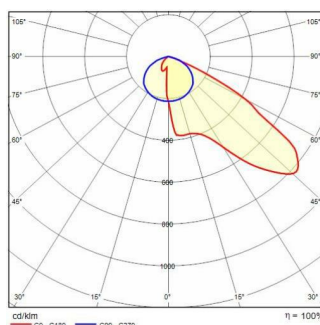

## GUELL 2 A50/W

<b>Part number</b>	3115103
<b>Lampholder:</b>	LED
<b>Light source:</b>	LED
<b>Wattage:</b>	80 W
<b>Finishing:</b>	GR-94 / Metallic grey / Textured
<b>Insulation class:</b>	I
<b>IP degree of protection:</b>	IP66
<b>IK-J-xxIP:</b>	IK07 3J xx5
<b>CRI:</b>	80
<b>Colour temperature:</b>	4000
<b>Power factor / COS <math>\Phi</math>:</b>	0.9
<b>Optic:</b>	Asymmetric Wide optics
<b>Lightsource lumen output (lm):</b>	12085 lm
<b>Luminaire lumen output (lm):</b>	10032 lm
<b>L:</b>	L90
<b>B:</b>	B20
<b>Lifetime:</b>	150000 h
<b>Min. ambient temperature (°C):</b>	-20
<b>Max. ambient temperature (°C):</b>	30
<b>IPEA* (road lighting):</b>	A5+
<b>IPEA* (large areas, roundabouts):</b>	A6+
<b>IPEA* (cycle-pedestrian):</b>	A4+
<b>IPEA* (green areas):</b>	A4+
<b>IPEA* (historic city centers):</b>	A9+
<b>Luminous Intensity Class:</b>	G*6

### Photometric data