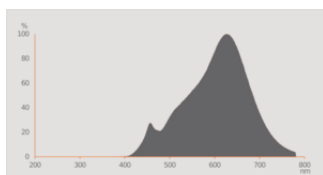

- LED lamps for line voltage
- Lamp made of glass
- Lifetime: up to 15,000 h

- Beam angle: up to 360°
- Dimmable
- Good quality of light; color rendering index $R_a \geq 80$; constant chromaticity

TECHNICAL DATA

Photometrical data

Luminous flux	300 lm
Nominal useful luminous flux 90°	300 lm
Luminous efficacy	75 lm/W
Lumen main.fact.at end of nom.life time	0.70
Light color (designation)	Warm Comfort Light
Color temperature	2000 K
Color rendering index Ra	80
Light color	820
Standard deviation of color matching	≤6 sdc _m
Rated LLMF at 6,000 h	0.80
Flickering metric (Pst LM)	1.0
Stroboscope effect metric (SVM)	0.9

Light technical data

Beam angle	300 °
Warm-up time (60 %)	< 0.50 s
Starting time	< 0.5 s
Rated beam angle (half peak value)	300.00 °

Dimensions & Weight

Overall length	290.00 mm
Diameter	200.00 mm
Maximum diameter	200 mm
Product weight	275.00 g