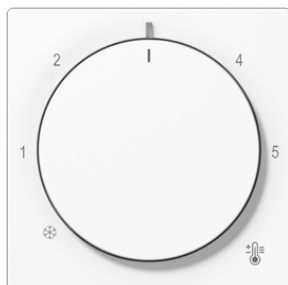

# Product data sheet

Centre plate for thermostat

**Reference number**

A 1749 BF WW

**Centre plate**

for room thermostats ref.-no.: RTR 230, RTR 231, RTR 241

for floor thermostat ref.-no.: FTR 231

**Thermoplastic (breakproof) high-gloss**

**Colour:**

white

**Material:**

thermoplastic