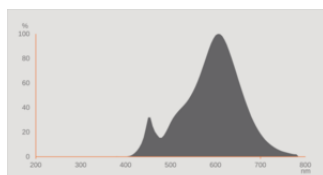

Product features

- Professional LED lamps for line voltage
- Dimmable
- Lifetime: up to 15,000 h
- Beam angle: up to 300°
- Lamp made of glass
- Good color rendering ($R_a \geq 80$) and color stability throughout the life of the lamp

Photometrical data

Luminous flux	250 lm
Nominal useful luminous flux 90°	250 lm
Luminous efficacy	89 lm/W
Lumen main.fact.at end of nom.life time	0.70
Light color (designation)	Warm White
Color temperature	2700 K
Color rendering index Ra	80
Light color	827
Standard deviation of color matching	≤6 sdc _m
Rated LLMF at 6,000 h	0.80
Flickering metric (Pst LM)	1.0
Stroboscope effect metric (SVM)	0.4

Light technical data

Beam angle	320 °
Warm-up time (60 %)	< 0.50 s
Starting time	< 0.5 s
Rated beam angle (half peak value)	320.00 °

Dimensions & Weight

Overall length	77.00 mm
Diameter	45,0 mm
Maximum diameter	45 mm
Product weight	18.00 g