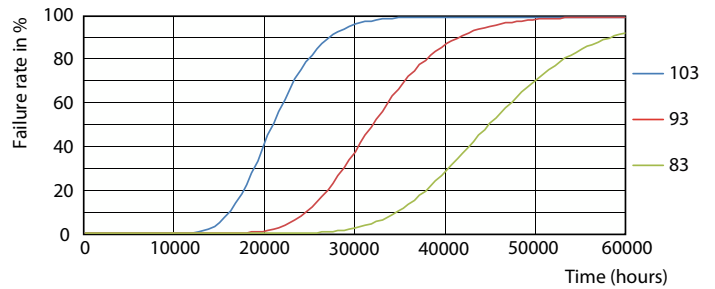

CorePro LED PLS

Lifetime

Life Expectancy Diagram - CorePro LED PLS 5W 840 2P G23

Lumen Maintenance Diagram - CorePro LED PLS 5W 840 2P G23