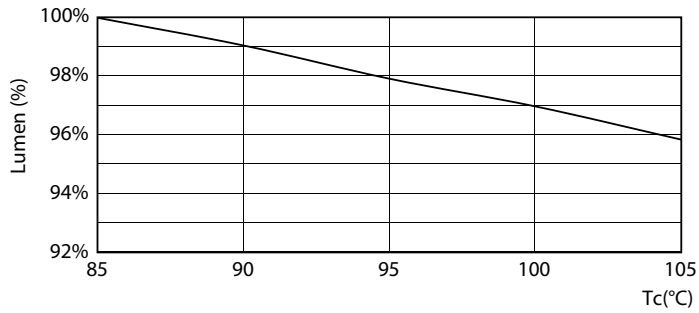

Lumen Maintenance Diagram - CorePro LED PLS 5W 840 2P G23