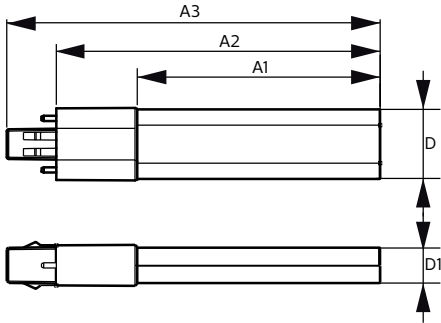

### Product data

General information	
Cap base	G23 [G23]
CE mark	Yes
EU RoHS compliant	Yes
Nominal lifetime	30,000 h
Switching cycle	50,000
Lighting Technology	LED
	Sphere
Brand	Philips
Light technical	
Colour Code	840 [CCT of 4000K]
Beam angle (nom.)	120 degree(s)
Luminous Flux	550 lm
Colour designation	Cool White (CW)
Correlated Colour Temperature	4000 K
Luminous Efficacy (rated) (Nom)	110.00 lm/W
Colour consistency	<6
Colour rendering index (CRI)	82
LLMF at end of nominal lifetime (nom.)	70 %
Operating and electrical	
Line Frequency	50 to 60 Hz

Input frequency	50 to 60 Hz
Power Consumption	5 W
Starting time (nom.)	0.5 s
Warm-up time to 60% light	0.5 s
Power Factor (Fraction)	0.9
Voltage (nom.)	220-240 V
Temperature	
T-Case maximum (nom.)	83 °C
Mechanical and housing	
Bulb material	Plastic
Product length	170 mm
Bulb shape	Tube, single-ended
Approval and application	
Energy-saving product	Yes
Approval marks	TUV CE marking RoHS compliance KEMA Keur certificate
Energy consumption kWh/1,000 hours	5 kWh
	403,567

## Dimensional drawing

Product	D	D1	A1	A2	A3
CorePro LED PLS 5W 840 2P G23	31.1 mm	15.8 mm	108 mm	144 mm	166 mm