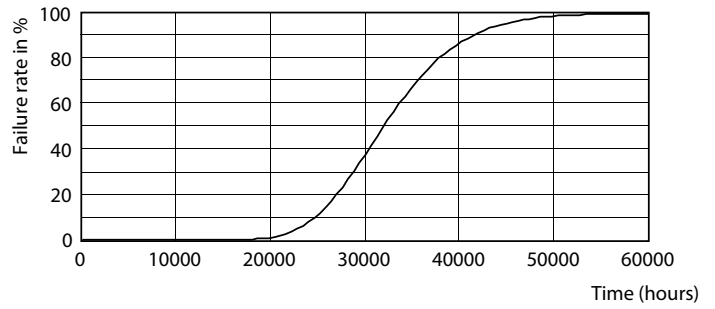

Life Expectancy Diagram - CorePro LED PLS 5W 840 2P G23

CorePro LED PLS

Lifetime