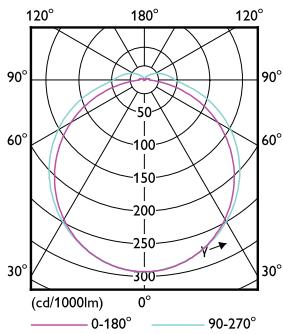

Light Distribution Diagram - CorePro LED PLS 5W 840 2P G23