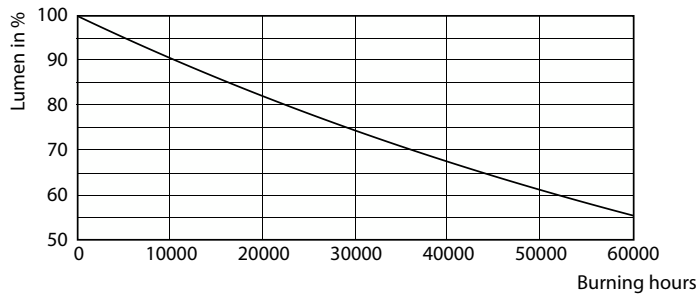

### Product data

General information	
Cap base	G23 [G23]
CE mark	Yes
EU RoHS compliant	Yes
Nominal lifetime	30,000 h
Switching cycle	50,000
Lighting Technology	LED
	Sphere
Brand	Philips
Light technical	
Colour Code	840 [CCT of 4000K]
Beam angle (nom.)	120 degree(s)
Luminous Flux	550 lm
Colour designation	Cool White (CW)
Correlated Colour Temperature	4000 K
Luminous Efficacy (rated) (Nom)	110.00 lm/W
Colour consistency	<6
Colour rendering index (CRI)	82
LLMF at end of nominal lifetime (nom.)	70 %
Operating and electrical	
Line Frequency	50 to 60 Hz

## Lifetime

Life Expectancy Diagram - CorePro LED PLS 5W 840 2P G23

Life Expectancy Diagram - CorePro LED PLS 5W 840 2P G23

Lumen Maintenance Diagram - CorePro LED PLS 5W 840 2P G23

Life Expectancy Diagram - CorePro LED PLS 5W 840 2P G23