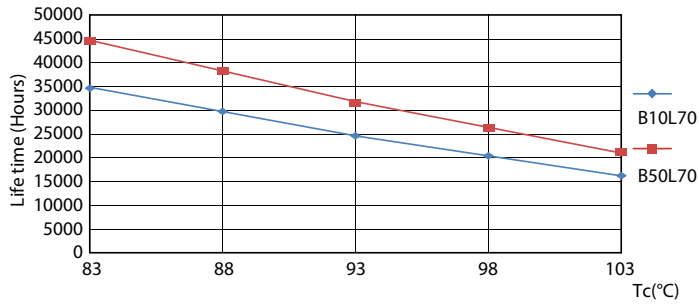

CorePro LED PLS

Lifetime

Life Expectancy Diagram - CorePro LED PLS 5W 840 2P G23