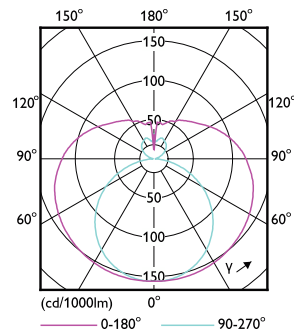

## Dimensional drawing

CorePro LEDtube 600mm 8W 840 T8

Product	D1	D2	A1	A2	A3
CorePro LEDtube 600mm 8W 840 T8	25.7 mm	28 mm	588.5 mm	595.5 mm	602.5 mm

## Photometric data

Spectral Power Distribution Colour

Light Distribution Diagram