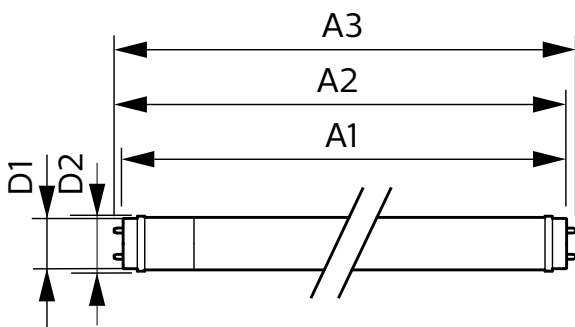

CorePro LEDtube EM/Mains

T-Case maximum (nom.)	50 °C
Controls and dimming	
Dimmable	No
Mechanical and housing	
Lamp Finish	Frosted
Bulb material	Glass
Product length	600 mm
Bulb shape	Tube, double-ended
Approval and application	
Energy Efficiency Class	F
Energy-saving product	Yes
Approval marks	RoHS compliance CE marking KEMA Keur certificate

Energy consumption kWh/1,000 hours	8 kWh
	1183841
Product data	
Full product code	871951445977900
Order product name	CorePro LEDtube 600mm 8W 840 T8
EAN/UPC – product	8719514459779
Order code	45977900
SAP numerator – quantity per pack	1
Numerator – packs per outer box	20
SAP material	929003547202
Net Weight (Piece)	0.220 kg

Dimensional drawing

CorePro LEDtube 600mm 8W 840 T8

Product	D1	D2	A1	A2	A3
CorePro LEDtube 600mm 8W 840 T8	25.7 mm	28 mm	588.5 mm	595.5 mm	602.5 mm