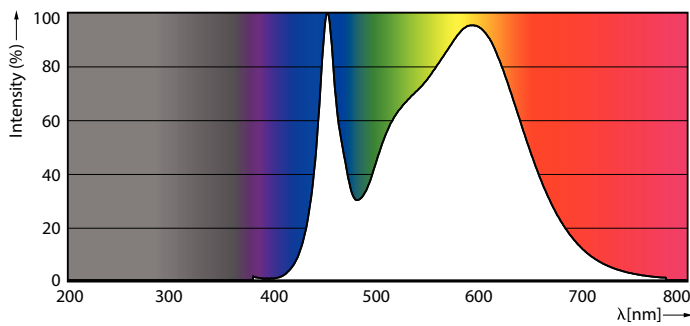

### Product data

General information	
Cap base	G13 [ Medium Bi-Pin Fluorescent]
CE mark	Yes
EU RoHS compliant	Yes
Nominal lifetime (nom.)	30000 h
Switching cycle	200,000X
	Sphere
Tier	CorePro
Light technical	
Colour Code	840 [ CCT of 4,000 K]
Beam Angle (Nom)	240 °
Luminous flux (nom.)	800 lm
Colour designation	Cool White (CW)
Correlated Colour Temperature (Nom)	4000 K
Luminous efficacy (rated) (nom.)	100 lm/W
Colour consistency	<6
Colour rendering index (nom.)	80

# CorePro LEDtube EM/Mains

T-Case maximum (nom.)	50 °C
<b>Controls and dimming</b>	
Dimmable	No
<b>Mechanical and housing</b>	
Lamp Finish	Frosted
Bulb material	Glass
Product length	600 mm
Bulb shape	Tube, double-ended
<b>Approval and application</b>	
Energy Efficiency Class	F
Energy-saving product	Yes
Approval marks	RoHS compliance CE marking KEMA Keur certificate

## Photometric data

Spectral Power Distribution Colour

Light Distribution Diagram