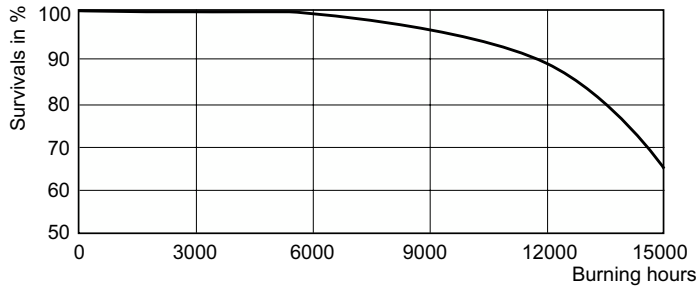

MASTERC colour CDM-TD

Lifetime

Life Expectancy Diagram - MASTERC CDM-TD 70W/942 RX7s 1CT/12