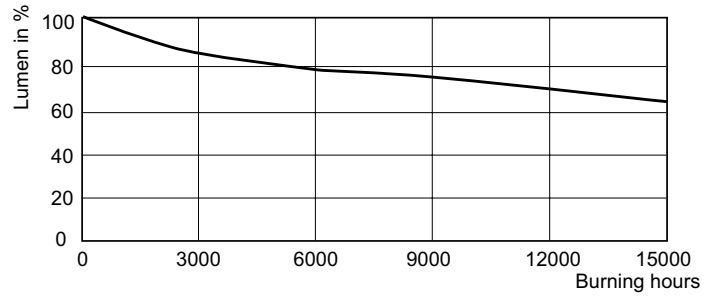

Lumen Maintenance Diagram - MASTERC CDM-TD 70W/942 RX7s 1CT/12