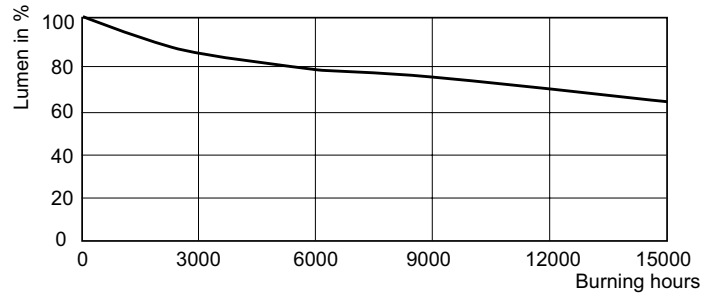

MASTERC colour CDM-TD

Lifetime

Life Expectancy Diagram - MASTERC CDM-TD 70W/830 RX7s 1CT/12

Lumen Maintenance Diagram - MASTERC CDM-TD 70W/830 RX7s 1CT/12